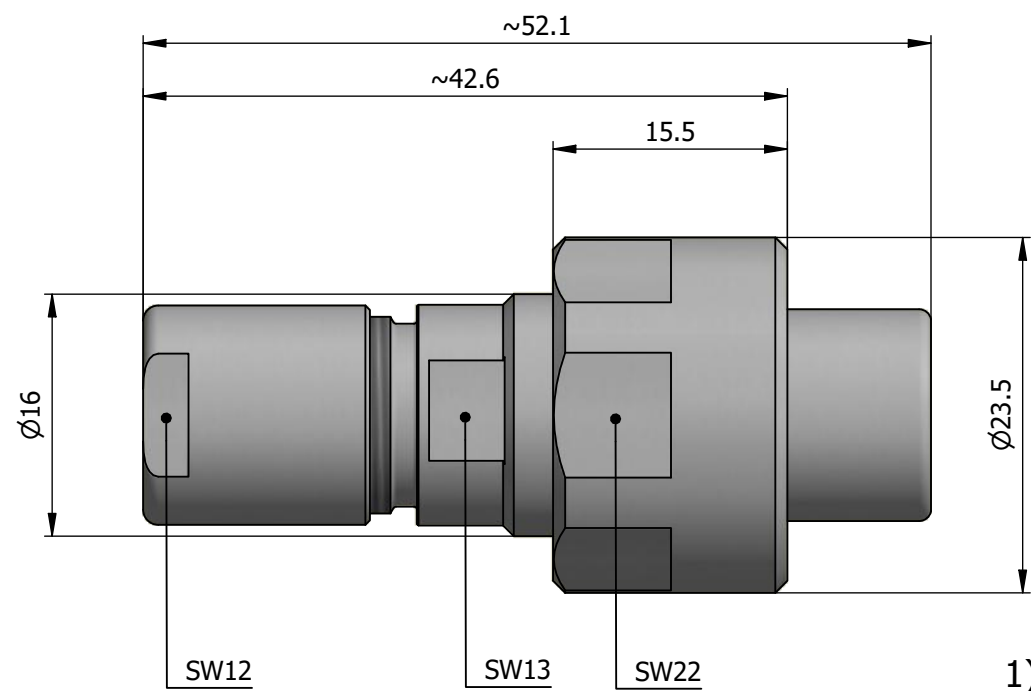

All dimensions are in millimeters (mm)

Alignment Key
Front View

Insert Configuration
Rear View

Note:

1) This picture is generic and for illustrative purposes only, and may show different keying, materials, colour, finish, and contact configuration. Minor shape or feature variations to actual item may be present.

All additional information are documented on the datasheet (See below link or QR Code)
www.lemo.com/pdf/FVN.2V.408.CTAC50.pdf

PRELIMINARY
 L0-L1-L2 Status
 Drawing subject to change

Model	Alignment Key	Series	Insert Config.	Housing	Insulator	Contact	Collet Type	Cable Ø	Variant
FVN	.	2V	.	408	.	CTAC	50		

Datasheet 	Straight plug, cable collet		Drawn	24.03.2017	OVU / NHA
	Series 2V		Checked	09.06.2023	MARI
			Modified	01	09.06.2023 / MARI
			DO NOT SCALE DRAWING		
 LEMO SA Chemin des Champs-Courbes 28 1024 Ecublens - SWITZERLAND		Tel. (+41) 21 695 16 00 email : info@lemo.com www.lemo.com		CD	FVN.2V.408.CTAC50