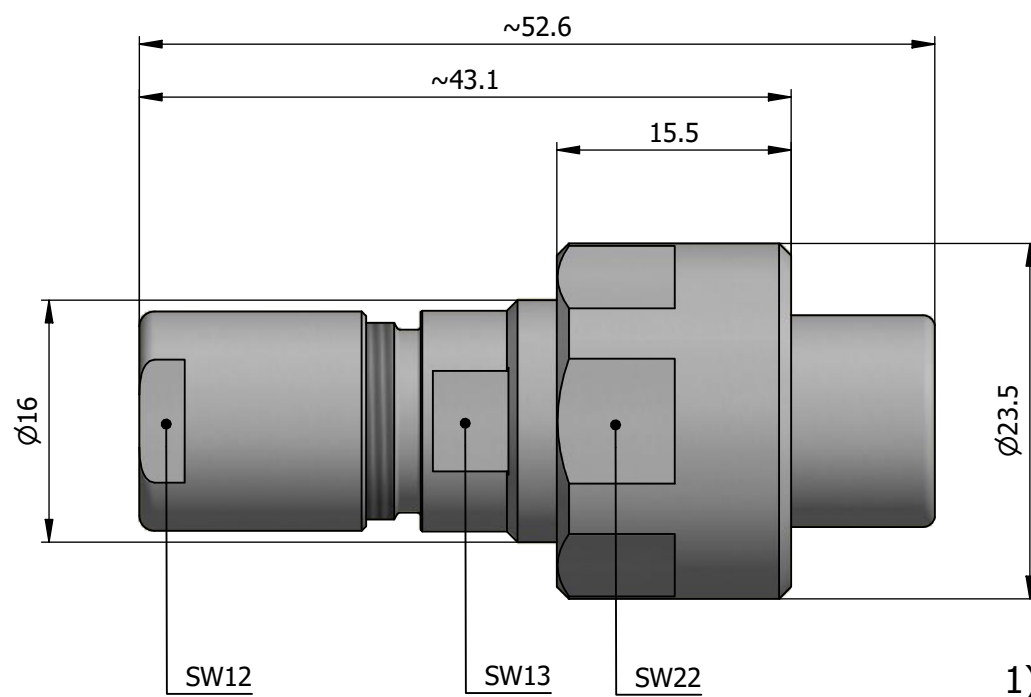

All dimensions are in millimeters (mm)

Alignment Key  
Front View

Insert Configuration  
Rear View

**Note:**

1) This picture is generic and for illustrative purposes only, and may show different keying, materials, colour, finish, and contact configuration. Minor shape or feature variations to actual item may be present.

All additional information are documented on the datasheet (See below link or QR Code)  
[www.lemo.com/pdf/FVN.2V.275.CLAC80.pdf](http://www.lemo.com/pdf/FVN.2V.275.CLAC80.pdf)

Model	Alignment Key	Series	Insert Config.	Housing	Insulator	Contact	Collet Type	Cable Ø	Variant
FVN	.2V	.275	.CLAC80						

Datasheet

**Straight plug, cable collet**  
Series 2V

**LEMO**  
LEMO SA  
Chemin des Champs-Courbes 28  
1024 Ecublens - SWITZERLAND

Tel. (+41) 21 695 16 00  
email : info@lemo.com  
www.lemo.com

CD

Drawn	08.06.2023	MARI / MARI
Checked	08.06.2023	MARI
Modified	00	08.06.2023 / MARI
DO NOT SCALE DRAWING		