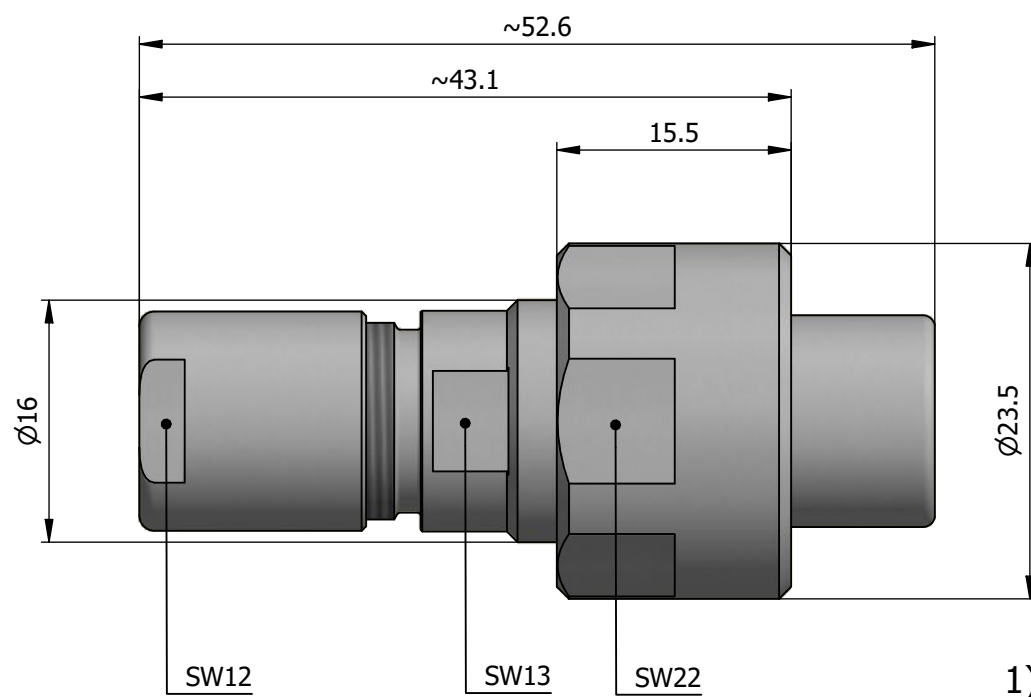

All dimensions are in millimeters (mm)

Alignment Key
Front View

Insert Configuration
Rear View

Note:

1) This picture is generic and for illustrative purposes only, and may show different keying, materials, colour, finish, and contact configuration. Minor shape or feature variations to actual item may be present.

All additional information are documented on the datasheet (See below link or QR Code)
www.lemo.com/pdf/FVN.2V.275.CLAC75.pdf

Model	Alignment Key	Series	Insert Config.	Housing	Insulator	Contact	Collet Type	Cable Ø	Variant
FVN	.2V	.275	.CLAC75						