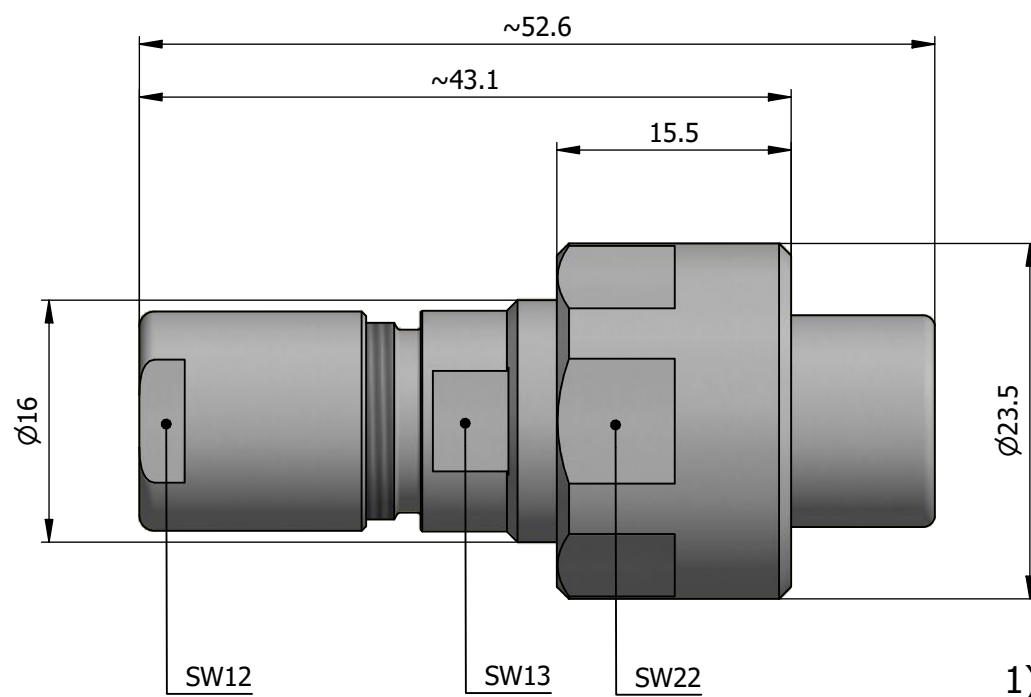

All dimensions are in millimeters (mm)

Alignment Key
Front View

Insert Configuration
Rear View

Note:

1) This picture is generic and for illustrative purposes only, and may show different keying, materials, colour, finish, and contact configuration. Minor shape or feature variations to actual item may be present.

All additional information are documented on the datasheet (See below link or QR Code)
www.lemo.com/pdf/FVN.2V.275.CLAC70.pdf

Model	Alignment Key	Series	Insert Config.	Housing	Insulator	Contact	Collet Type	Cable Ø	Variant
FVN	.2V	.275	.CLAC70						