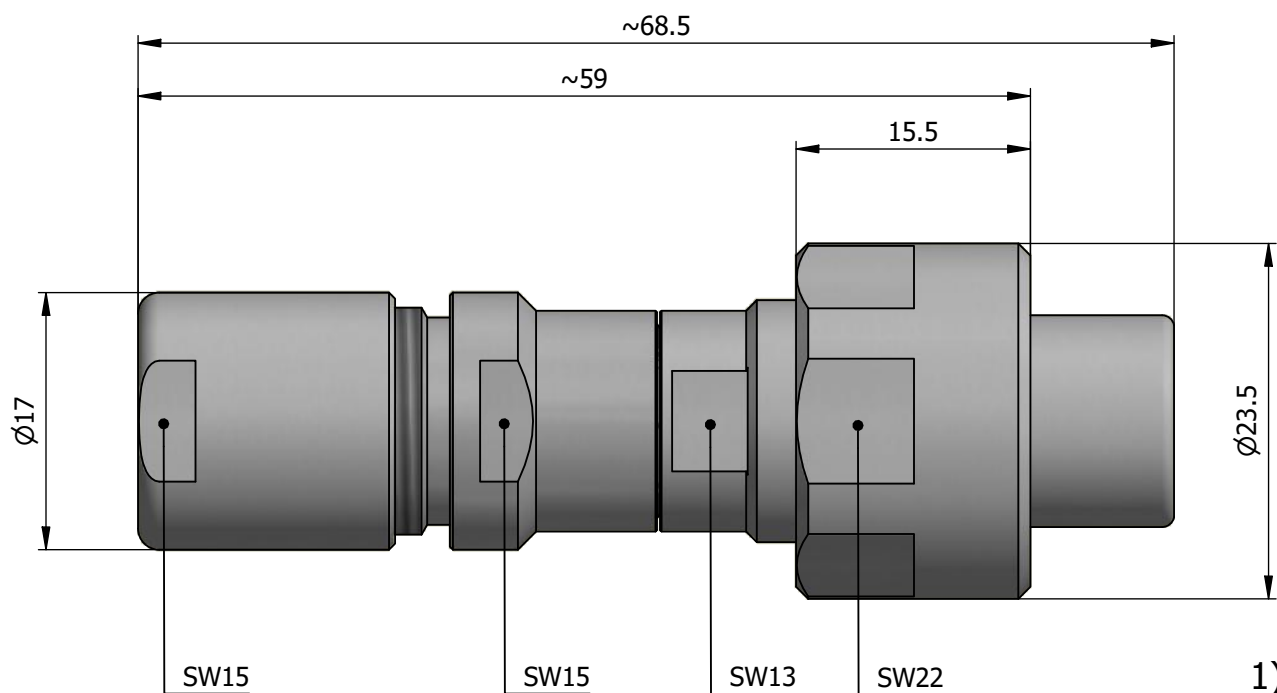

All dimensions are in millimeters (mm)

Alignment Key
Front View

Insert Configuration
Rear View

Note:

1) This picture is generic and for illustrative purposes only, and may show different keying, materials, colour, finish, and contact configuration. Minor shape or feature variations to actual item may be present.

All additional information are documented on the datasheet (See below link or QR Code)
www.lemo.com/pdf/FVN.2V.250.CLA90.pdf

Model	Alignment Key	Series	Insert Config.	Housing	Insulator	Contact	Collet Type	Cable Ø	Variant
FVN		2V	250	CLAK	90				

Datasheet

Straight plug, oversize cable collet
Series 2V

LEMO
LEMO SA
Chemin des Champs-Courbes 28
1024 Ecublens - SWITZERLAND

Tel. (+41) 21 695 16 00
email : info@lemo.com
www.lemo.com

CD

Drawn	09.06.2023	MARI / MARI
Checked	09.06.2023	MARI
Modified	00	09.06.2023 / MARI
DO NOT SCALE DRAWING		