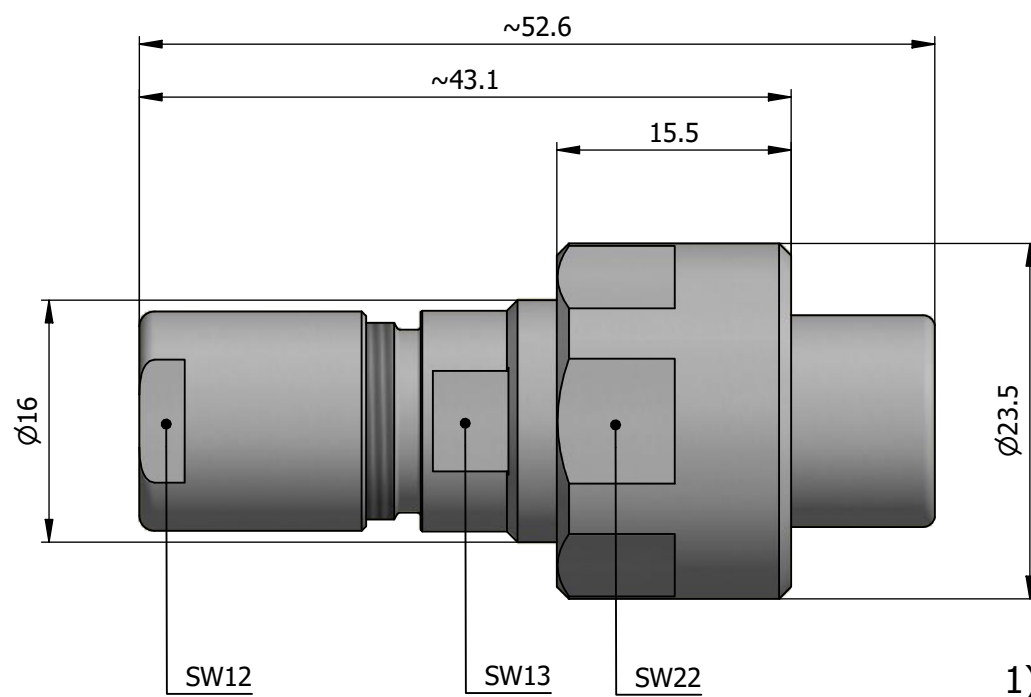

All dimensions are in millimeters (mm)

Alignment Key  
Front View

Insert Configuration  
Rear View

**Note:**

1) This picture is generic and for illustrative purposes only, and may show different keying, materials, colour, finish, and contact configuration. Minor shape or feature variations to actual item may be present.

All additional information are documented on the datasheet (See below link or QR Code)  
[www.lemo.com/pdf/FVN.2V.250.CLAC80.pdf](http://www.lemo.com/pdf/FVN.2V.250.CLAC80.pdf)

Model	Alignment Key	Series	Insert Config.	Housing	Insulator	Contact	Collet Type	Cable Ø	Variant
FVN	.2V	.250	.CLAC80						

Datasheet

**Straight plug, cable collet**  
Series 2V

**LEMO**  
LEMO SA  
Chemin des Champs-Courbes 28  
1024 Ecublens - SWITZERLAND

Tel. (+41) 21 695 16 00  
email : info@lemo.com  
www.lemo.com

CD

Drawn	08.06.2023	MARI / MARI
Checked	08.06.2023	MARI
Modified	00	08.06.2023 / MARI
DO NOT SCALE DRAWING		