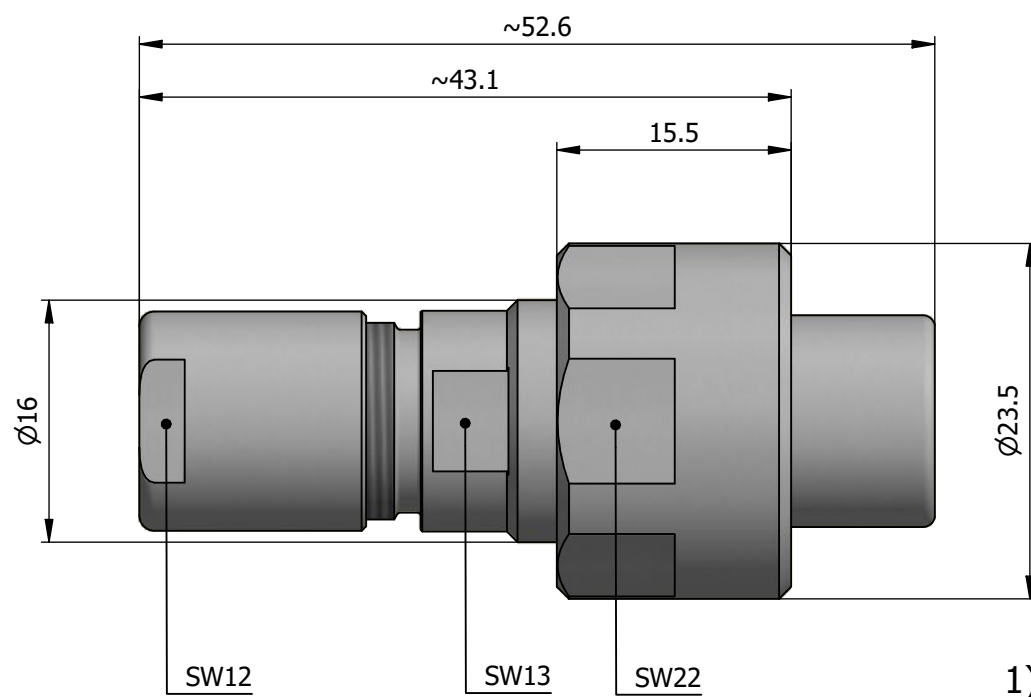

All dimensions are in millimeters (mm)

Alignment Key
Front View

Insert Configuration
Rear View

Note:

1) This picture is generic and for illustrative purposes only, and may show different keying, materials, colour, finish, and contact configuration. Minor shape or feature variations to actual item may be present.

All additional information are documented on the datasheet (See below link or QR Code)
www.lemo.com/pdf/FVN.2V.250.CLAC75.pdf

| | | | | | | | | | |
|-------|---------------|--------|----------------|---------|-----------|---------|-------------|---------|---------|
| Model | Alignment Key | Series | Insert Config. | Housing | Insulator | Contact | Collet Type | Cable Ø | Variant |
| FVN | | 2V | 250 | | | | CLAC | 75 | |