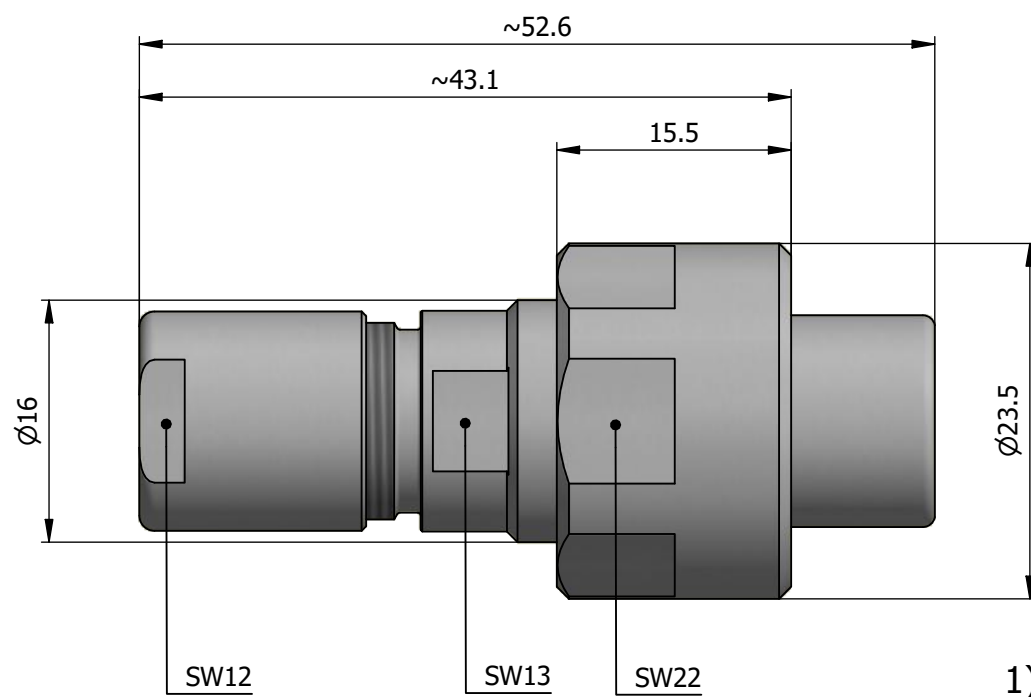

All dimensions are in millimeters (mm)

Alignment Key
Front View

Insert Configuration
Rear View

Note:

1) This picture is generic and for illustrative purposes only, and may show different keying, materials, colour, finish, and contact configuration. Minor shape or feature variations to actual item may be present.

All additional information are documented on the datasheet (See below link or QR Code)
www.lemo.com/pdf/FVN.2V.250.CLAC70.pdf

Model	Alignment Key	Series	Insert Config.	Housing	Insulator	Contact	Collet Type	Cable Ø	Variant
FVN		2V	250				CLAC	70	