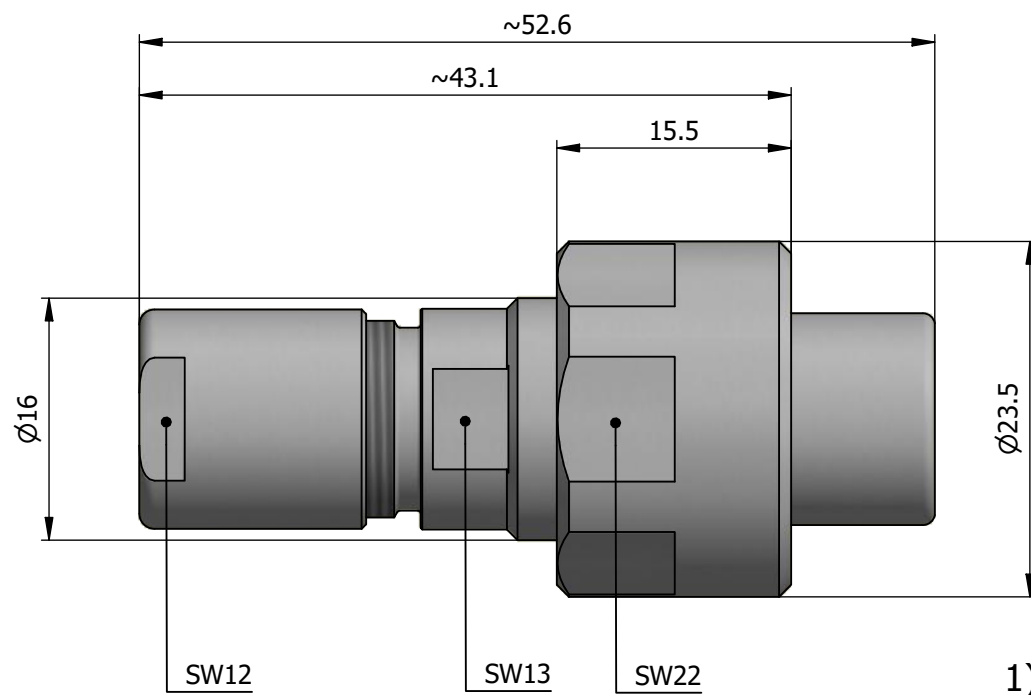

All dimensions are in millimeters (mm)

Alignment Key
Front View

Insert Configuration
Rear View

Note:

1) This picture is generic and for illustrative purposes only, and may show different keying, materials, colour, finish, and contact configuration. Minor shape or feature variations to actual item may be present.

All additional information are documented on the datasheet (See below link or QR Code)
www.lemo.com/pdf/FVN.2V.250.CLAC50.pdf

Model	Alignment Key	Series	Insert Config.	Housing	Insulator	Contact	Collet Type	Cable Ø	Variant
FVN	.2V	.250	.CLAC50						