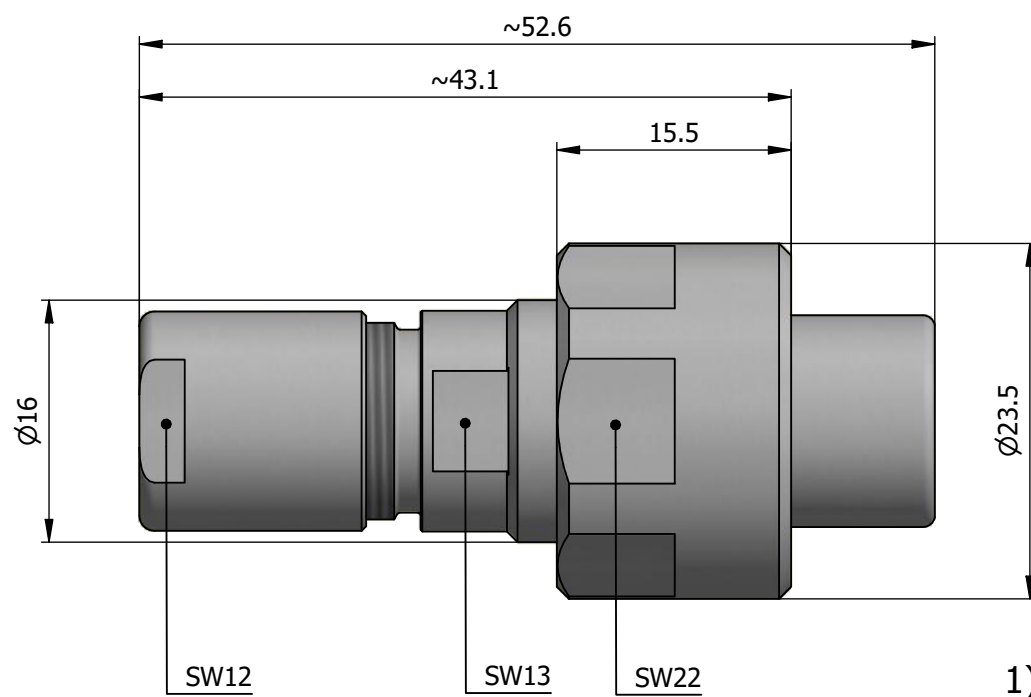

All dimensions are in millimeters (mm)

Alignment Key
Front View

Insert Configuration
Rear View

Note:

1) This picture is generic and for illustrative purposes only, and may show different keying, materials, colour, finish, and contact configuration. Minor shape or feature variations to actual item may be present.

All additional information are documented on the datasheet (See below link or QR Code)
www.lemo.com/pdf/FVN.2V.250.CLAC45.pdf

Model	Alignment Key	Series	Insert Config.	Housing	Insulator	Contact	Collet Type	Cable Ø	Variant
FVN	.	2V	.	250	.	CLAC	45		