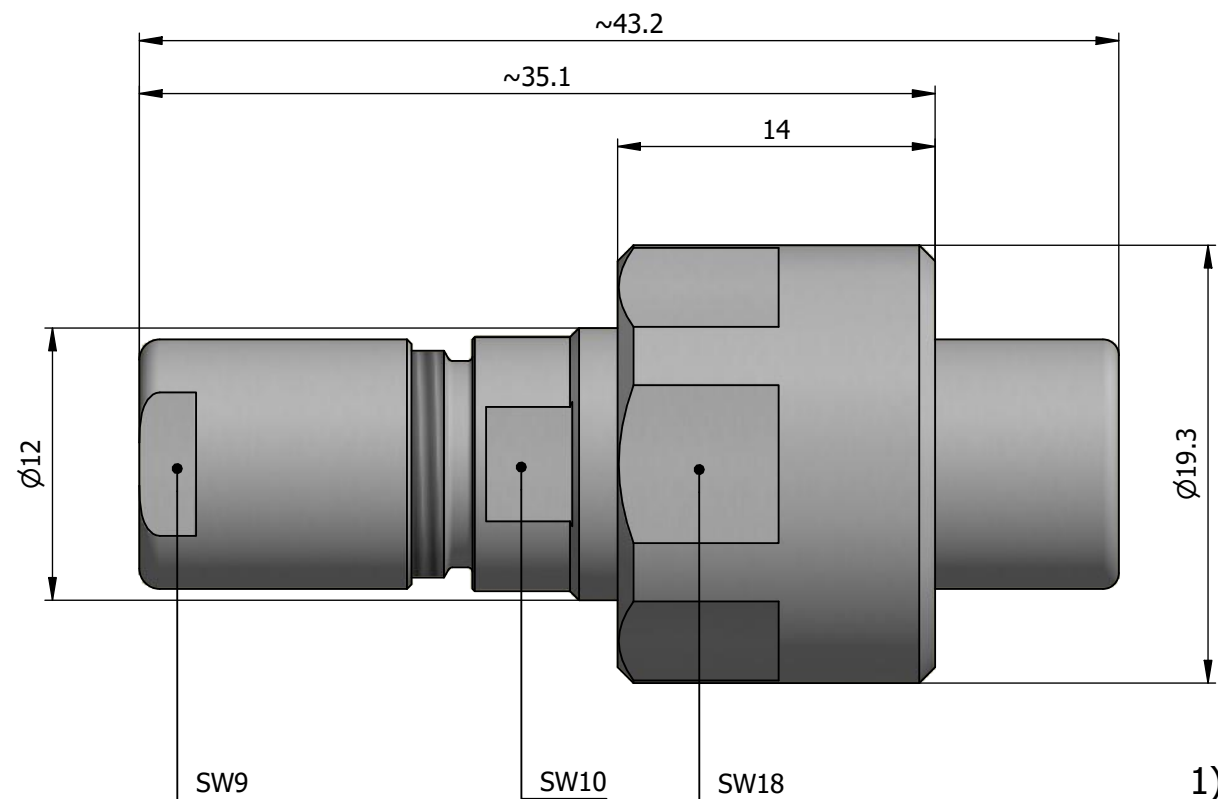

All dimensions are in millimeters (mm)

Alignment Key
Front View

Insert Configuration
Rear View

Note:

1) This picture is generic and for illustrative purposes only, and may show different keying, materials, colour, finish, and contact configuration. Minor shape or feature variations to actual item may be present.

All additional information are documented on the datasheet (See below link or QR Code)
www.lemo.com/pdf/FVN.1V.650.CTAC40.pdf

Model	Alignment Key	Series	Insert Config.	Housing	Insulator	Contact	Collet Type	Cable Ø	Variant
FVN		1V							
650.CTAC40									