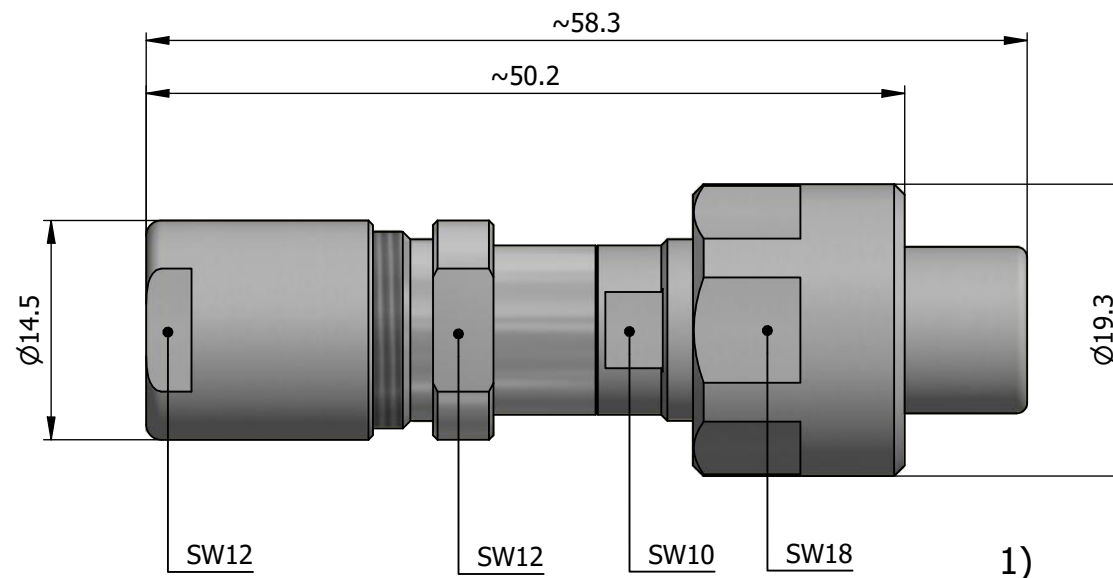

All dimensions are in millimeters (mm)

Alignment Key
Front View

Insert Configuration
Rear View

Note:

1) This picture is generic and for illustrative purposes only, and may show different keying, materials, colour, finish, and contact configuration. Minor shape or feature variations to actual item may be present.

All additional information are documented on the datasheet (See below link or QR Code)
www.lemo.com/pdf/FVN.1V.650.CLA70.pdf

| | | | | | | | | | |
|-------|---------------|--------|----------------|---------|-----------|---------|-------------|---------|---------|
| Model | Alignment Key | Series | Insert Config. | Housing | Insulator | Contact | Collet Type | Cable Ø | Variant |
| FVN | .1V | .650 | .CLA | K70 | | | | | |

Datasheet

Straight plug, oversize cable collet
Series 1V

LEMO
LEMO SA
Chemin des Champs-Courbes 28
1024 Ecublens - SWITZERLAND

Tel. (+41 21) 695 16 00
email : info@lemo.com
www.lemo.com

CD

| | | |
|----------------------|------------|-------------------|
| Drawn | 29.06.2022 | MARI / MARI |
| Checked | 29.06.2022 | OBAR |
| Modified | 00 | 29.06.2022 / MARI |
| DO NOT SCALE DRAWING | | |