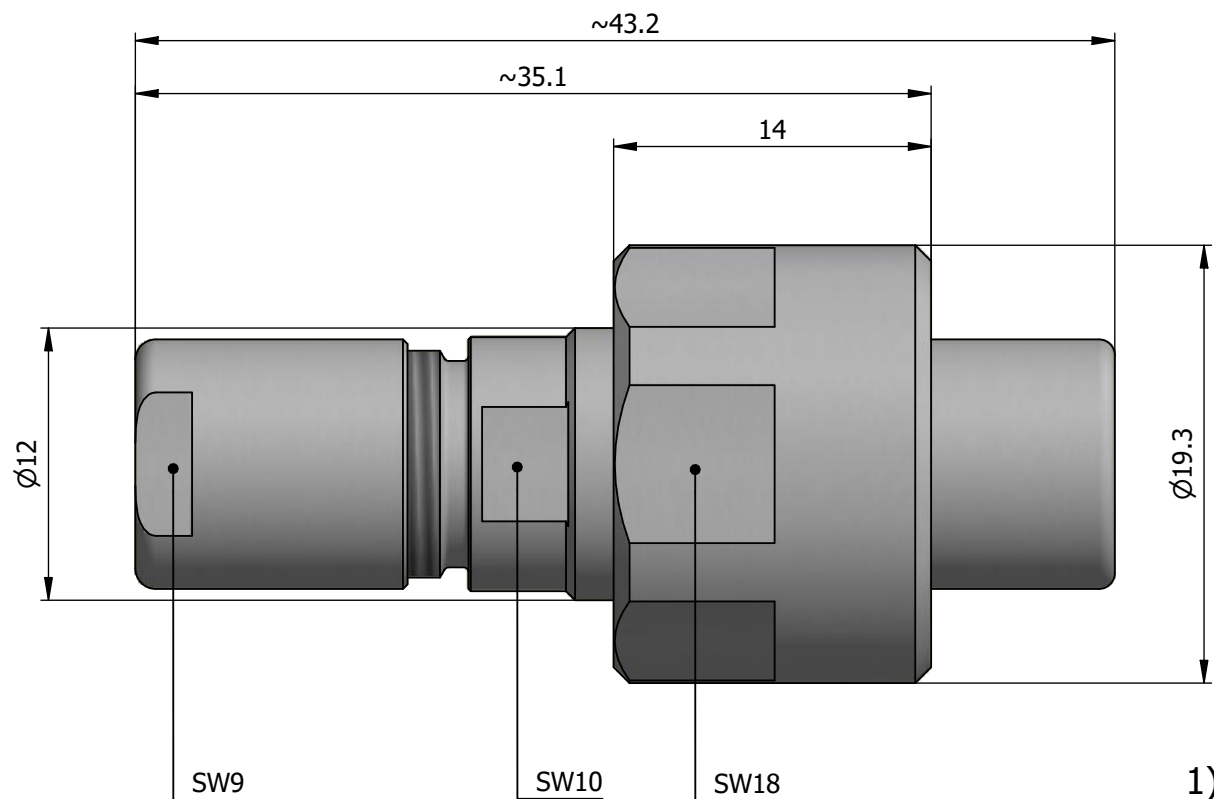

All dimensions are in millimeters (mm)

Alignment Key
Front View

Insert Configuration
Rear View

Note:

1) This picture is generic and for illustrative purposes only, and may show different keying, materials, colour, finish, and contact configuration. Minor shape or feature variations to actual item may be present.

All additional information are documented on the datasheet (See below link or QR Code)
www.lemo.com/pdf/FVN.1V.650.CLAC60.pdf

Model	Alignment Key	Series	Insert Config.	Housing	Insulator	Contact	Collet Type	Cable Ø	Variant
FVN	.1V	.650	.CLAC60						