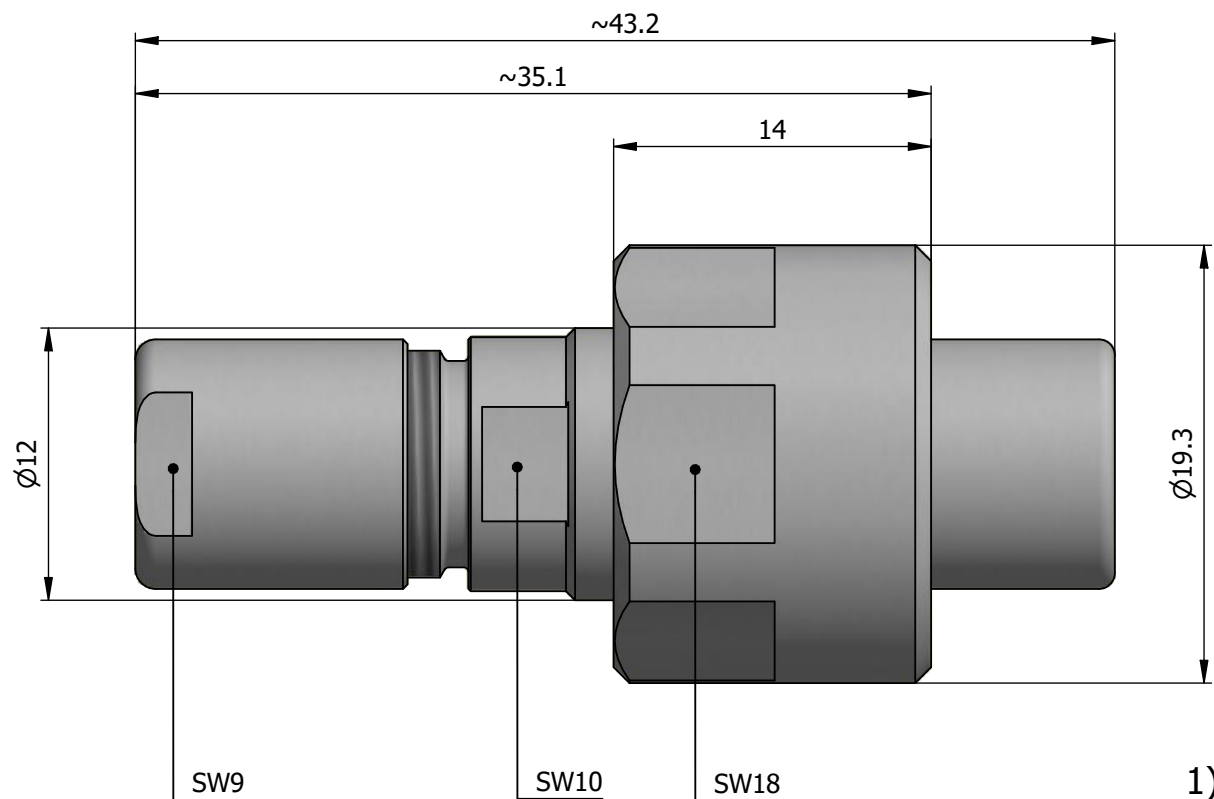

All dimensions are in millimeters (mm)

Alignment Key
Front View

Insert Configuration
Rear View

Note:

1) This picture is generic and for illustrative purposes only, and may show different keying, materials, colour, finish, and contact configuration. Minor shape or feature variations to actual item may be present.

All additional information are documented on the datasheet (See below link or QR Code)
www.lemo.com/pdf/FVN.1V.650.CLAC50.pdf

Model	Alignment Key	Series	Insert Config.	Housing	Insulator	Contact	Collet Type	Cable Ø	Variant
FVN	.1V	.650	.CLAC50						