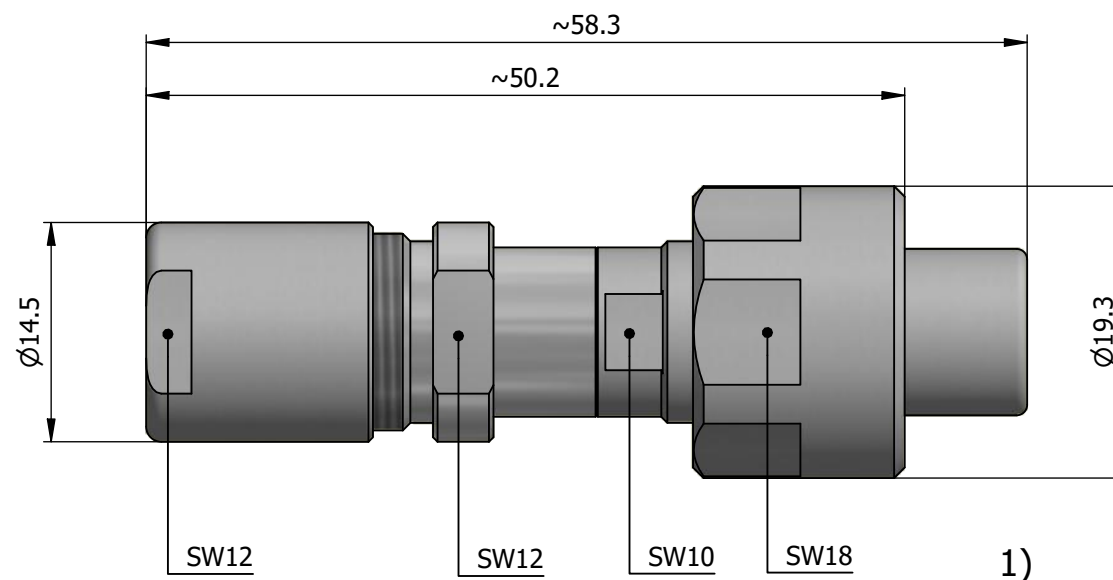

All dimensions are in millimeters (mm)

Alignment Key
Front View

Insert Configuration
Rear View

Note:

1) This picture is generic and for illustrative purposes only, and may show different keying, materials, colour, finish, and contact configuration. Minor shape or feature variations to actual item may be present.

All additional information are documented on the datasheet (See below link or QR Code)
www.lemo.com/pdf/FVN.1V.275.CTAK75.pdf

Model	Alignment Key	Series	Insert Config.	Housing	Insulator	Contact	Collet Type	Cable Ø	Variant
FVN.1V.275.CTAK75									

Datasheet

Straight plug, oversized cable collet
Series 1V

LEMO
LEMO SA
Chemin des Champs-Courbes 28
1024 Ecublens - SWITZERLAND

Tel. (+41 21) 695 16 00
email : info@lemo.com
www.lemo.com

CD

Drawn	29.06.2022	MARI / MARI
Checked	29.06.2022	OBAR
Modified	00	29.06.2022 / MARI
DO NOT SCALE DRAWING		