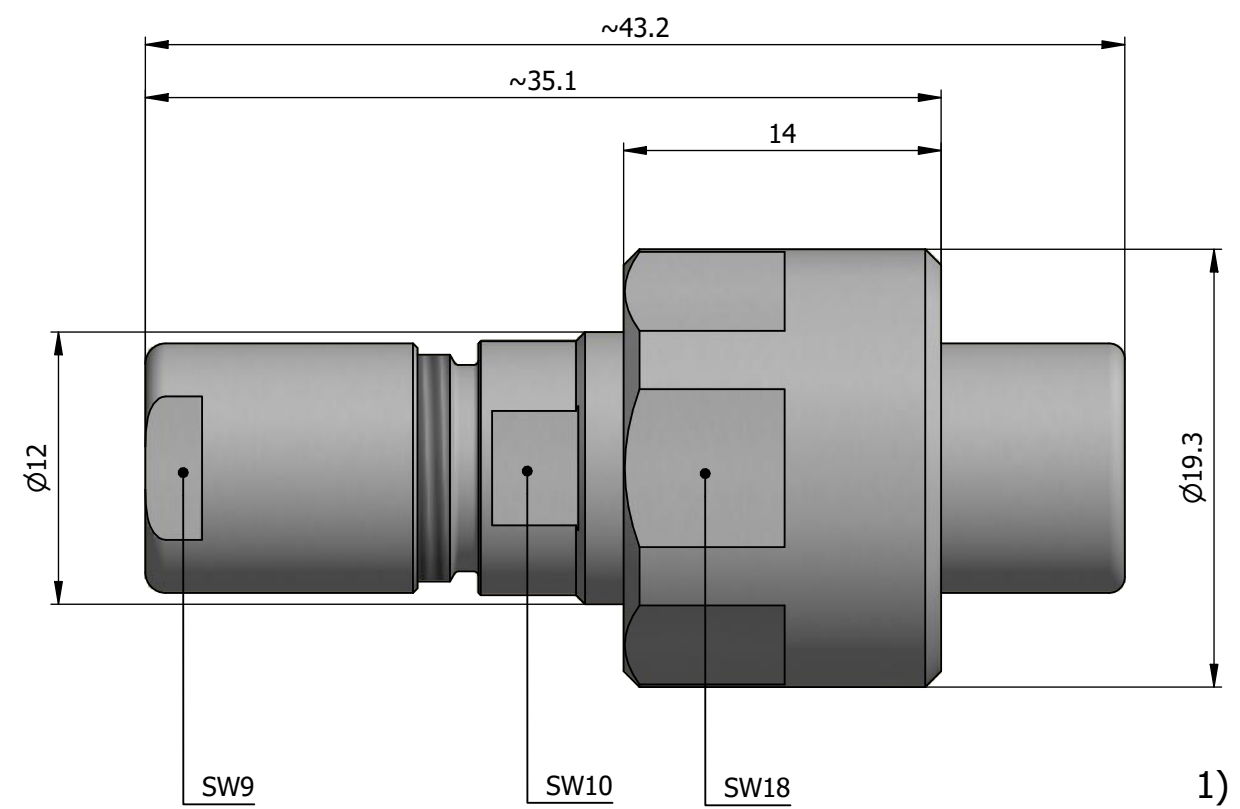

All dimensions are in millimeters (mm)

Alignment Key  
Front View

Insert Configuration  
Rear View

**Note:**

1) This picture is generic and for illustrative purposes only, and may show different keying, materials, colour, finish, and contact configuration. Minor shape or feature variations to actual item may be present.

All additional information are documented on the datasheet (See below link or QR Code)  
[www.lemo.com/pdf/FVN.1V.275.CTAC50.pdf](http://www.lemo.com/pdf/FVN.1V.275.CTAC50.pdf)

Model	Alignment Key	Series	Insert Config.	Housing	Insulator	Contact	Collet Type	Cable Ø	Variant
FVN	.1V	.275	.CTAC50						

	<b>Straight plug, cable collet</b> Series 1V		Drawn 08.06.2023 MARI / MARI
	 LEMO SA Chemin des Champs-Courbes 28 1024 Ecublens - SWITZERLAND		Checked 08.06.2023 OBAR
	Tel. (+41) 21 695 16 00 email : info@lemo.com www.lemo.com		Modified 00 08.06.2023 / MARI
	CD		DO NOT SCALE DRAWING
<b>FVN.1V.275.CTAC50</b>			