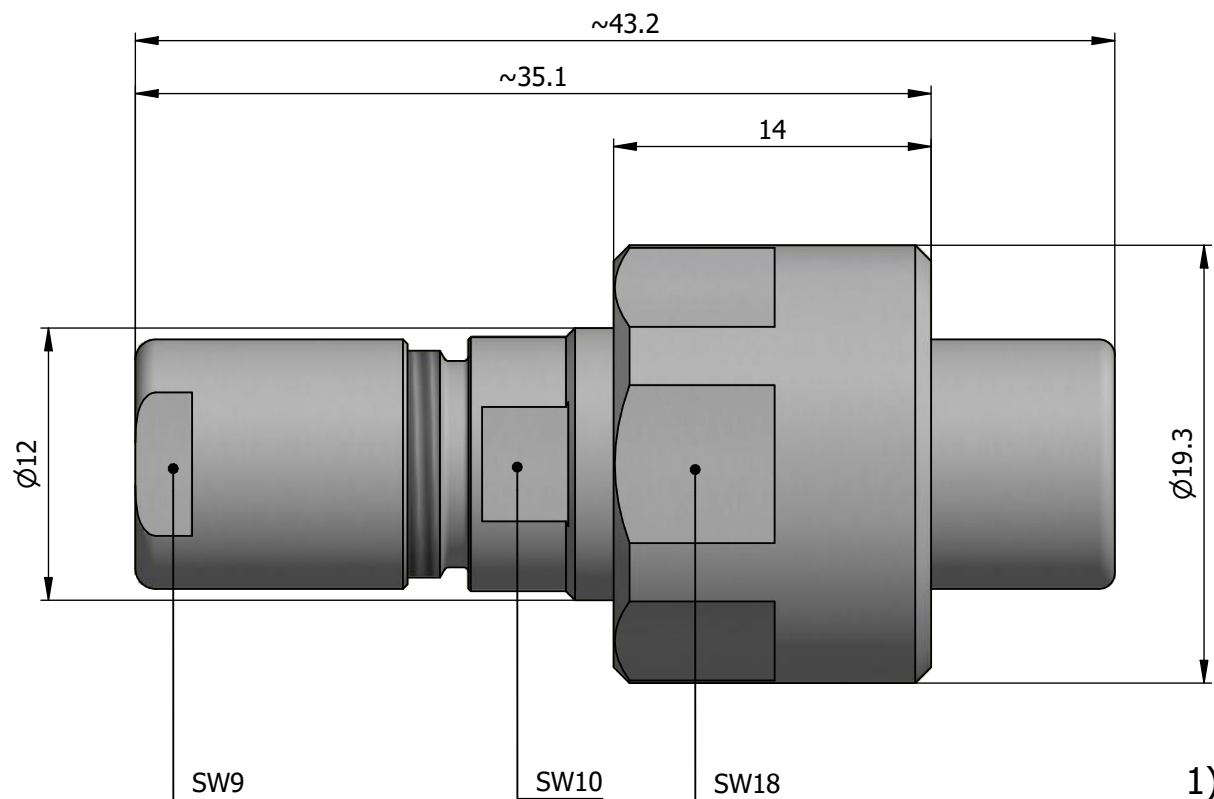

All dimensions are in millimeters (mm)

Alignment Key
Front View

Insert Configuration
Rear View

Note:

1) This picture is generic and for illustrative purposes only, and may show different keying, materials, colour, finish, and contact configuration. Minor shape or feature variations to actual item may be present.

All additional information are documented on the datasheet (See below link or QR Code)
www.lemo.com/pdf/FVN.1V.275.CTAC30.pdf

Model	Alignment Key	Series	Insert Config.	Housing	Insulator	Contact	Collet Type	Cable Ø	Variant
FVN		1V					CTAC	30	