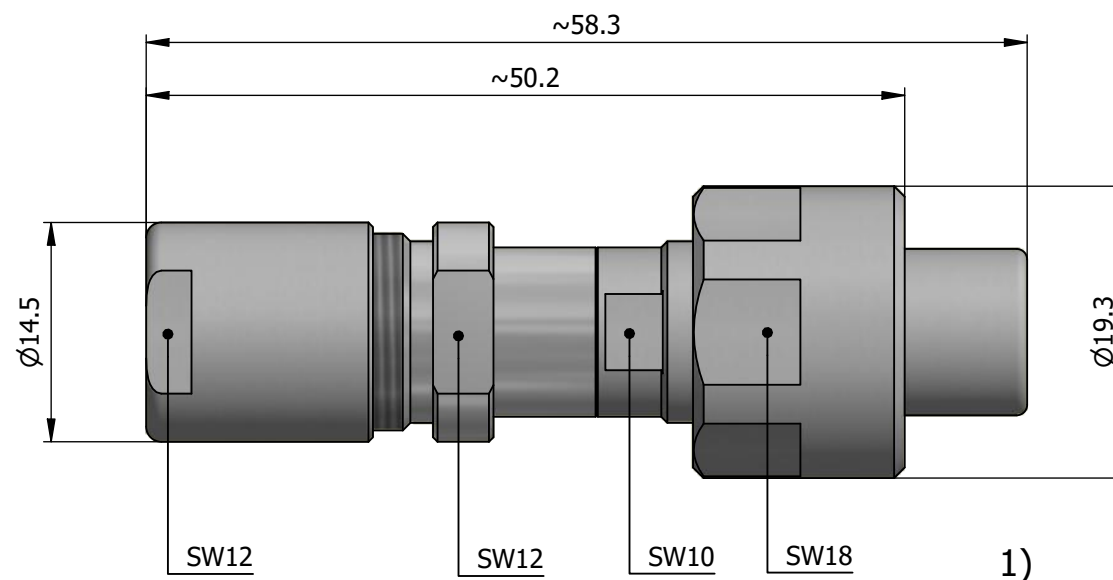

All dimensions are in millimeters (mm)

Alignment Key
Front View

Insert Configuration
Rear View

Note:

1) This picture is generic and for illustrative purposes only, and may show different keying, materials, colour, finish, and contact configuration. Minor shape or feature variations to actual item may be present.

All additional information are documented on the datasheet (See below link or QR Code)
www.lemo.com/pdf/FVN.1V.275.CLAk80.pdf

Model	Alignment Key	Series	Insert Config.	Housing	Insulator	Contact	Collet Type	Cable Ø	Variant
FVN	.1V	.275	.CLAK80						

Datasheet

Straight plug, oversize cable collet

Series 1V

LEMO
 LEMO SA
 Chemin des Champs-Courbes 28
 1024 Ecublens - SWITZERLAND

Tel. (+41 21) 695 16 00
 email : info@lemo.com
 www.lemo.com

CD

Drawn	29.06.2022	MARI / MARI
Checked	29.06.2022	OBAR
Modified	00	29.06.2022 / MARI
DO NOT SCALE DRAWING		