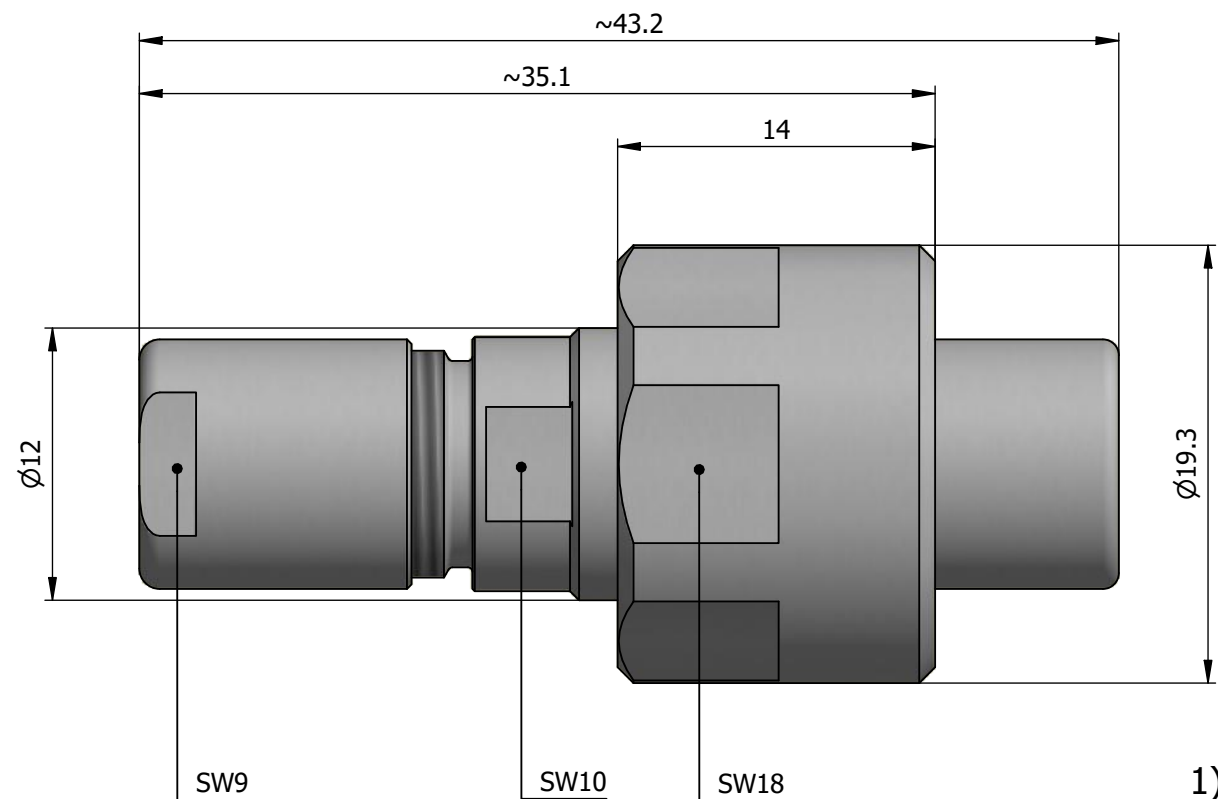

All dimensions are in millimeters (mm)

Alignment Key
Front View

Insert Configuration
Rear View

Note:

1) This picture is generic and for illustrative purposes only, and may show different keying, materials, colour, finish, and contact configuration. Minor shape or feature variations to actual item may be present.

All additional information are documented on the datasheet (See below link or QR Code)
www.lemo.com/pdf/FVN.1V.275.CLAC65.pdf

Model	Alignment Key	Series	Insert Config.	Housing	Insulator	Contact	Collet Type	Cable Ø	Variant
FVN	.1V	.275	.CLAC65						