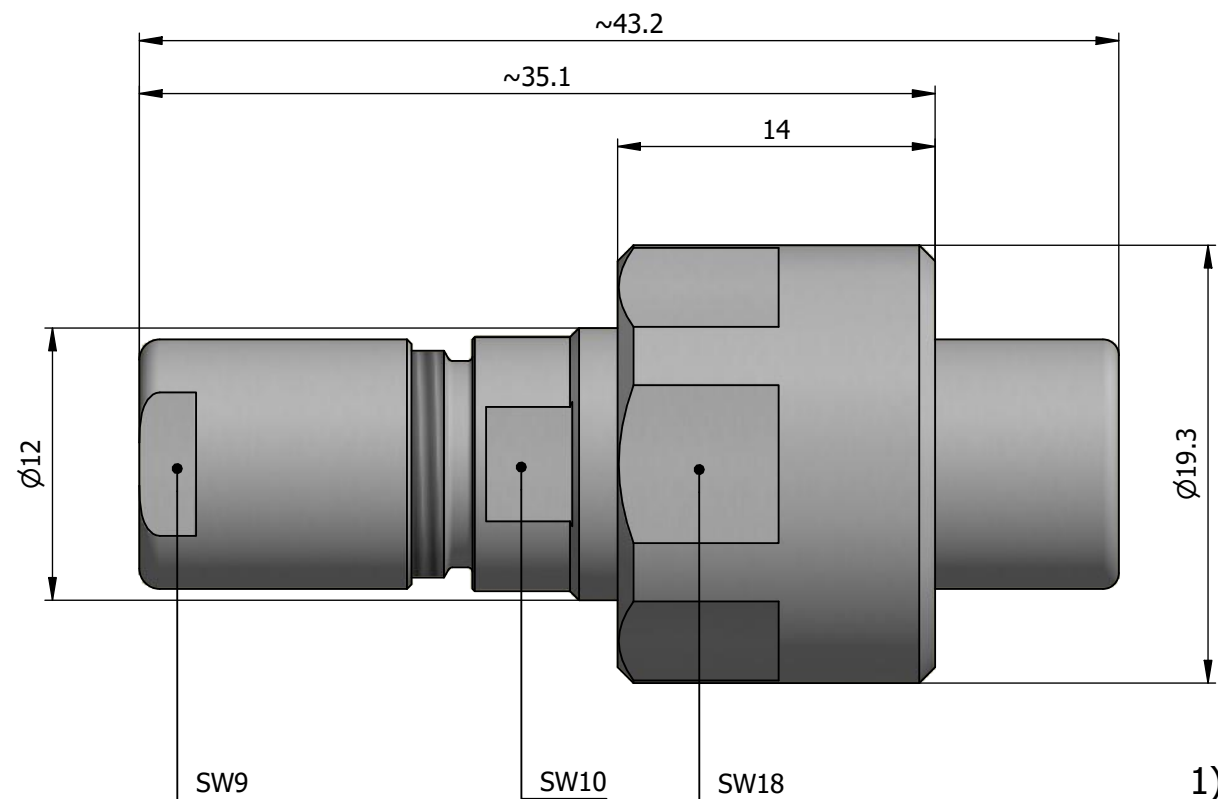

All dimensions are in millimeters (mm)

Alignment Key
Front View

Insert Configuration
Rear View

Note:

1) This picture is generic and for illustrative purposes only, and may show different keying, materials, colour, finish, and contact configuration. Minor shape or feature variations to actual item may be present.

All additional information are documented on the datasheet (See below link or QR Code)
www.lemo.com/pdf/FVN.1V.275.CLAC55.pdf

Model	Alignment Key	Series	Insert Config.	Housing	Insulator	Contact	Collet Type	Cable Ø	Variant
FVN	.1V	.275	.CLAC55						