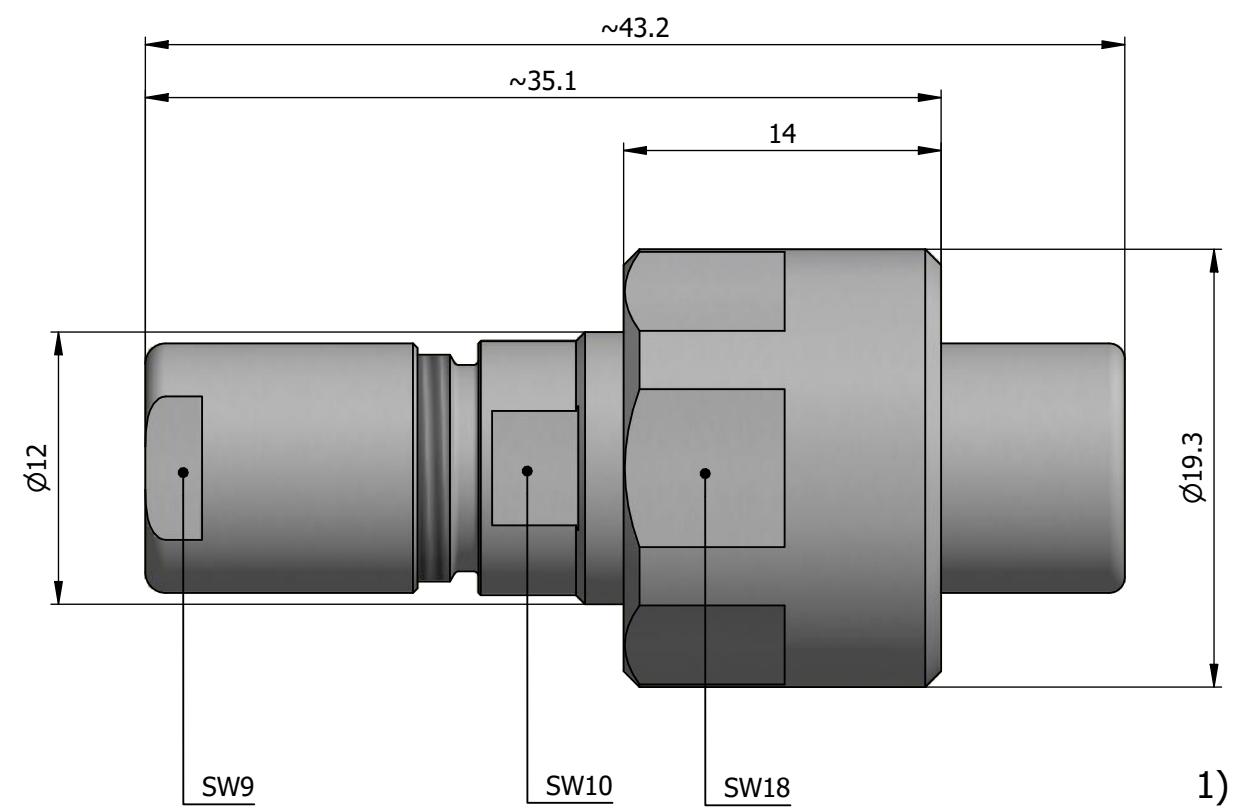

All dimensions are in millimeters (mm)

Alignment Key
Front View

Insert Configuration
Rear View

Note:

1) This picture is generic and for illustrative purposes only, and may show different keying, materials, colour, finish, and contact configuration. Minor shape or feature variations to actual item may be present.

All additional information are documented on the datasheet (See below link or QR Code)
www.lemo.com/pdf/FVN.1V.275.CLAC50.pdf

Model	Alignment Key	Series	Insert Config.	Housing	Insulator	Contact	Collet Type	Cable Ø	Variant
FVN	.1V	.275	.CLAC50						

<p>Datasheet</p>	<p>Straight plug, cable collet</p> <p>Series 1V</p>		<p>Drawn 07.04.2010 OVU / JPBA</p>
	<p>LEMO SA Chemin des Champs-Courbes 28 1024 Ecublens - SWITZERLAND</p>		<p>Checked 08.06.2023 OBAR</p>
	<p>Tel. (+41) 21 695 16 00 email : info@lemo.com www.lemo.com</p>		<p>Modified 01 08.06.2023 / MARI</p>
	<p>CD</p>		<p>DO NOT SCALE DRAWING</p>
<p>FVN.1V.275.CLAC50</p>			