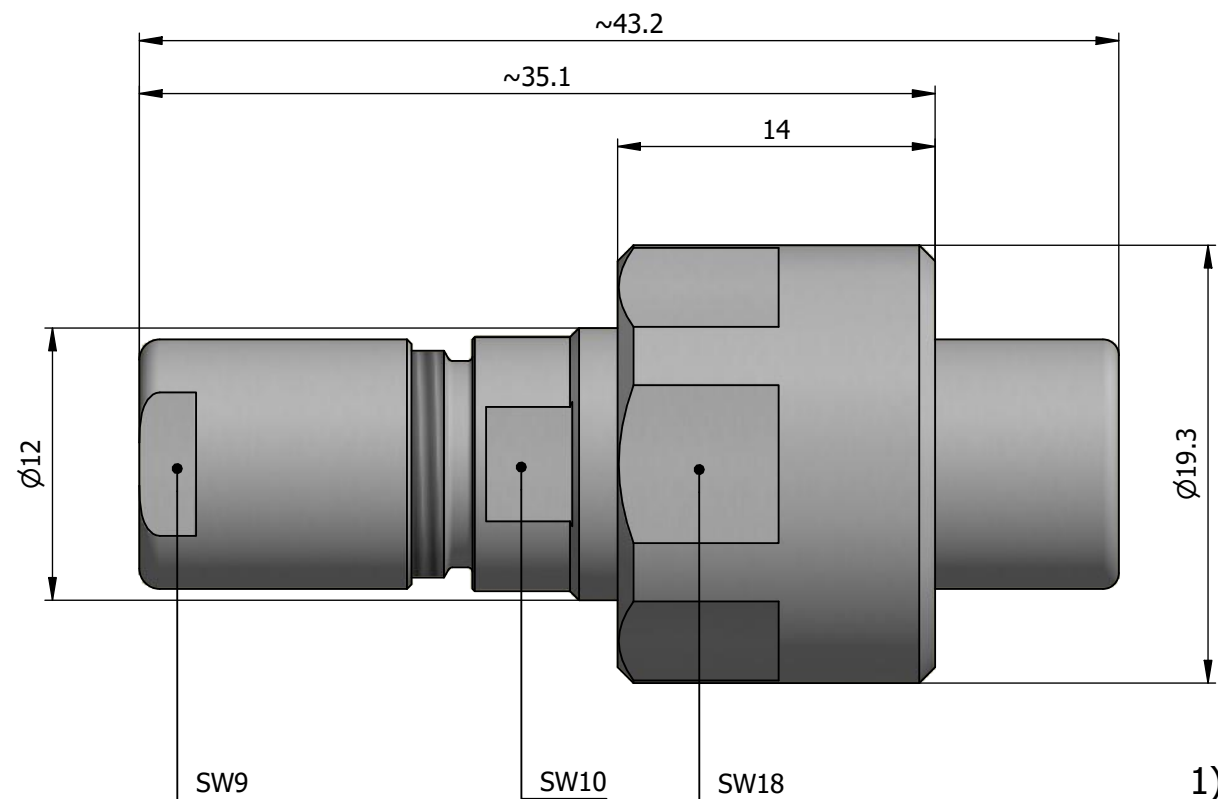

All dimensions are in millimeters (mm)

Alignment Key
Front View

Insert Configuration
Rear View

Note:

1) This picture is generic and for illustrative purposes only, and may show different keying, materials, colour, finish, and contact configuration. Minor shape or feature variations to actual item may be present.

All additional information are documented on the datasheet (See below link or QR Code)
www.lemo.com/pdf/FVN.1V.275.CLAC40.pdf

Model	Alignment Key	Series	Insert Config.	Housing	Insulator	Contact	Collet Type	Cable Ø	Variant
FVN	.1V	.275	.CLAC40						