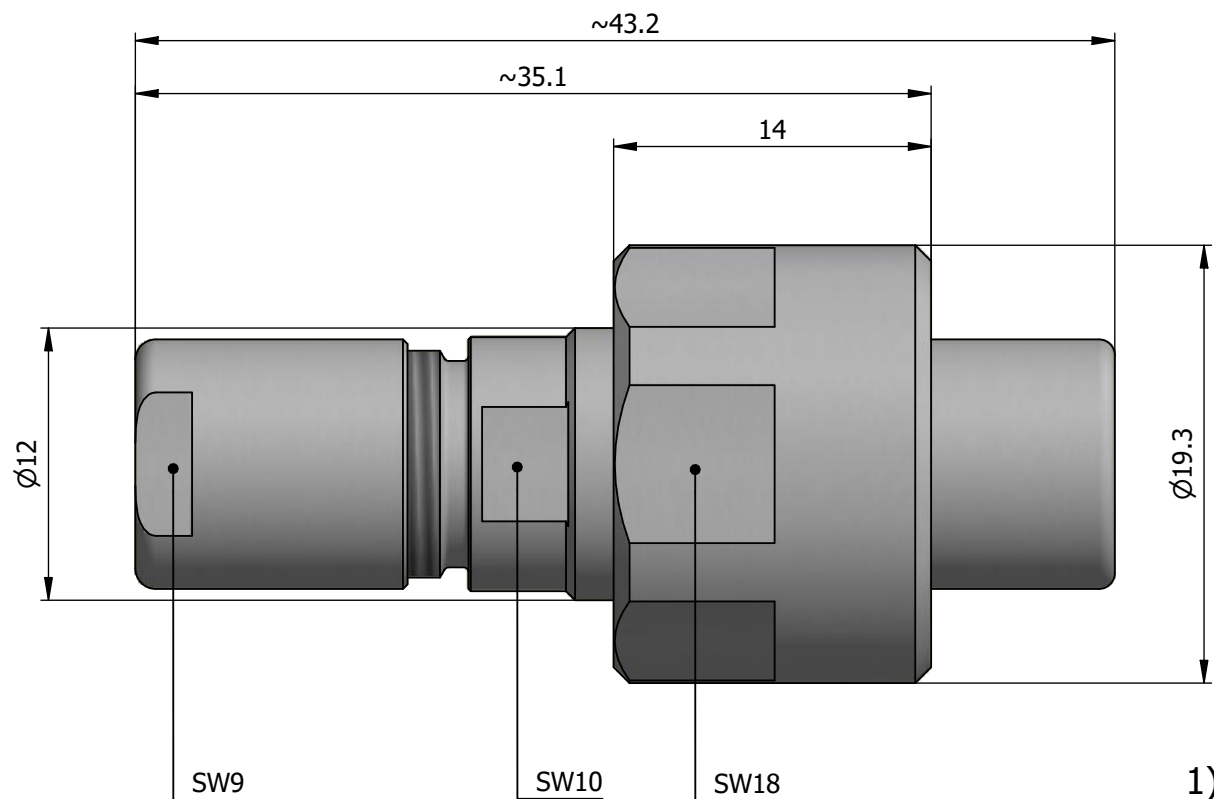

All dimensions are in millimeters (mm)

Alignment Key
Front View

Insert Configuration
Rear View

Note:

1) This picture is generic and for illustrative purposes only, and may show different keying, materials, colour, finish, and contact configuration. Minor shape or feature variations to actual item may be present.

All additional information are documented on the datasheet (See below link or QR Code)
www.lemo.com/pdf/FVN.1V.250.CTAC50.pdf

Model	Alignment Key	Series	Insert Config.	Housing	Insulator	Contact	Collet Type	Cable Ø	Variant
FVN	.1V	.250	.CTAC50						