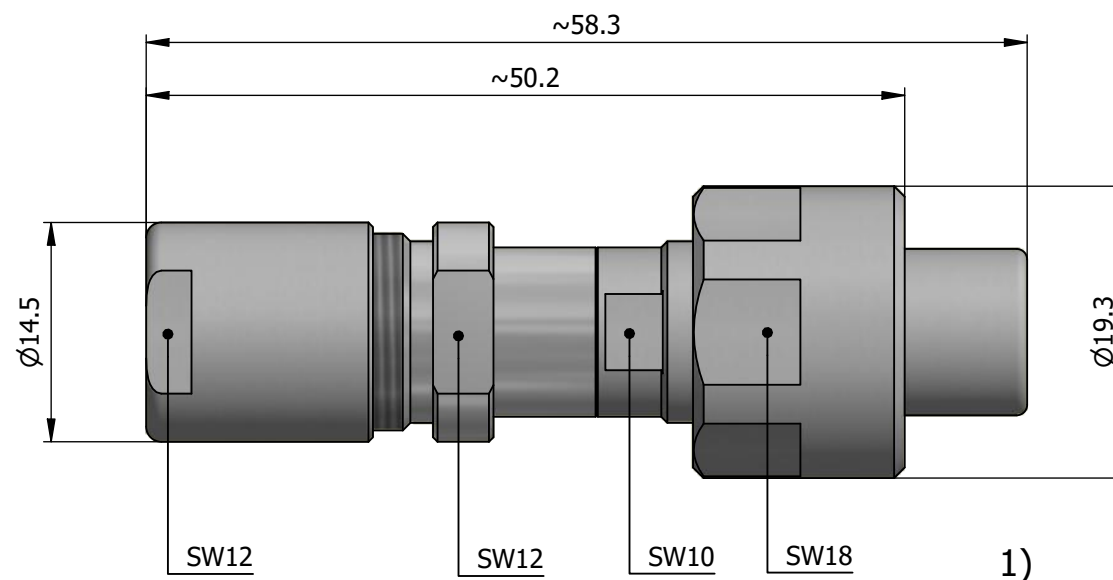

All dimensions are in millimeters (mm)

Alignment Key  
Front View

Insert Configuration  
Rear View

**Note:**

1) This picture is generic and for illustrative purposes only, and may show different keying, materials, colour, finish, and contact configuration. Minor shape or feature variations to actual item may be present.

All additional information are documented on the datasheet (See below link or QR Code)  
[www.lemo.com/pdf/FVN.1V.250.CLAK70.pdf](http://www.lemo.com/pdf/FVN.1V.250.CLAK70.pdf)

Model	Alignment Key	Series	Insert Config.	Housing	Insulator	Contact	Collet Type	Cable Ø	Variant
FVN.1V.250.CLAK70									

Datasheet

**Straight plug, oversize cable collet**  
Series 1V

**LEMO**  
LEMO SA  
Chemin des Champs-Courbes 28  
1024 Ecublens - SWITZERLAND

Tel. (+41 21) 695 16 00  
email : info@lemo.com  
www.lemo.com