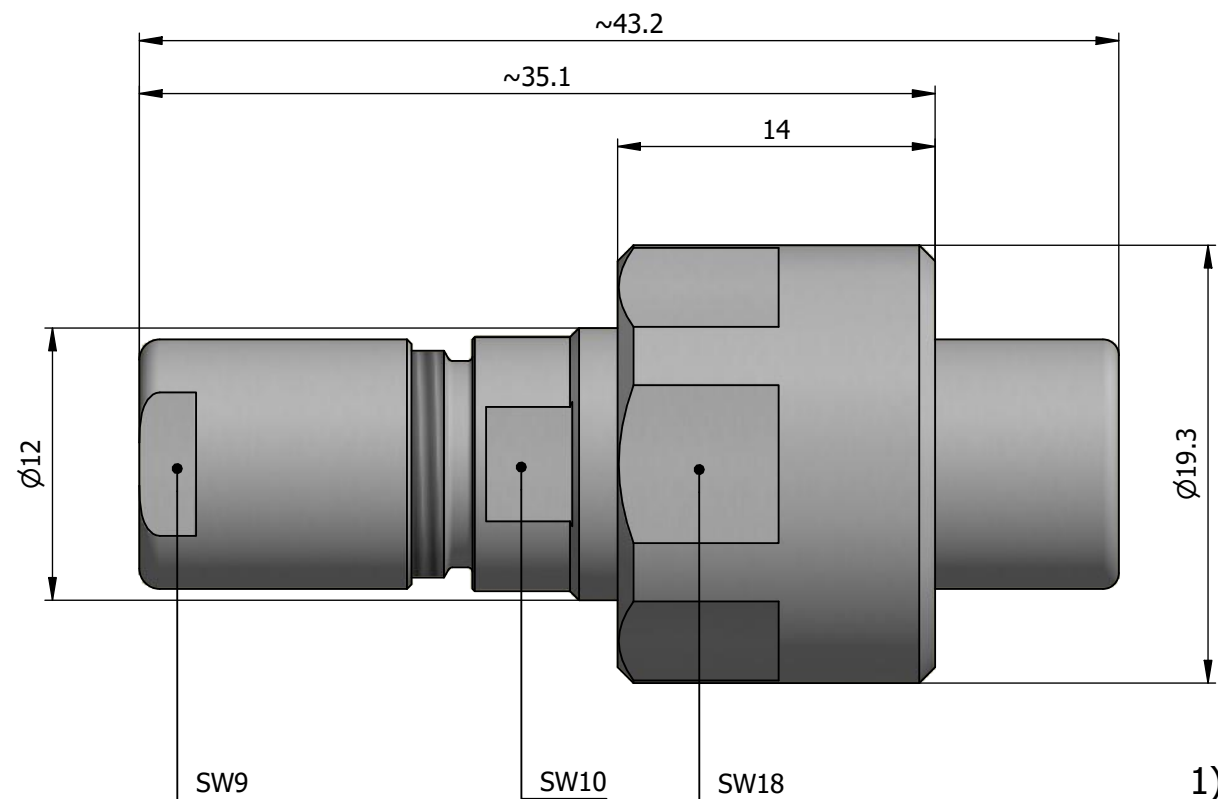

All dimensions are in millimeters (mm)

Alignment Key  
Front View

Insert Configuration  
Rear View

**Note:**

1) This picture is generic and for illustrative purposes only, and may show different keying, materials, colour, finish, and contact configuration. Minor shape or feature variations to actual item may be present.

All additional information are documented on the datasheet (See below link or QR Code)  
[www.lemo.com/pdf/FVN.1V.250.CLAC60.pdf](http://www.lemo.com/pdf/FVN.1V.250.CLAC60.pdf)

Model	Alignment Key	Series	Insert Config.	Housing	Insulator	Contact	Collet Type	Cable Ø	Variant
FVN	.1V	.250	.CLAC60						