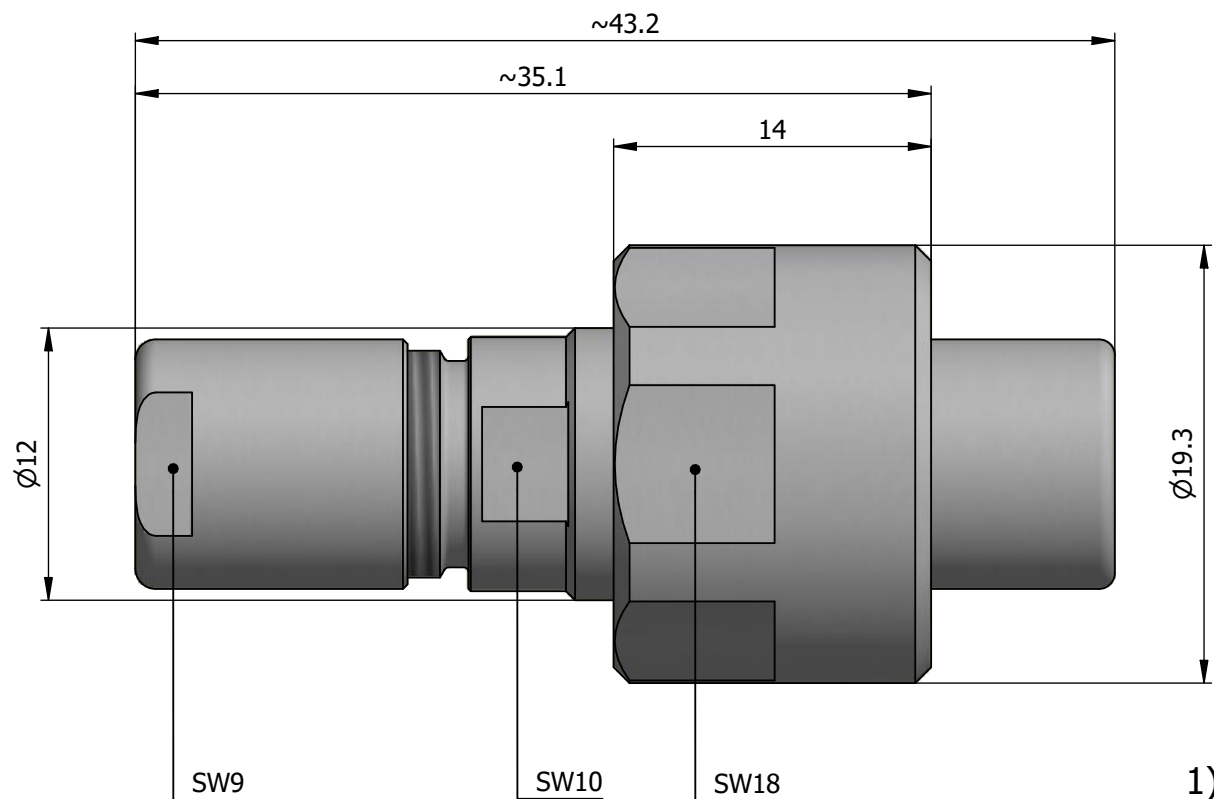

All dimensions are in millimeters (mm)

Alignment Key
Front View

Insert Configuration
Rear View

Note:

1) This picture is generic and for illustrative purposes only, and may show different keying, materials, colour, finish, and contact configuration. Minor shape or feature variations to actual item may be present.

All additional information are documented on the datasheet (See below link or QR Code)
www.lemo.com/pdf/FVN.1V.250.CLAC55.pdf

Model	Alignment Key	Series	Insert Config.	Housing	Insulator	Contact	Collet Type	Cable Ø	Variant
FVN	.1V	.250	.CLAC55						