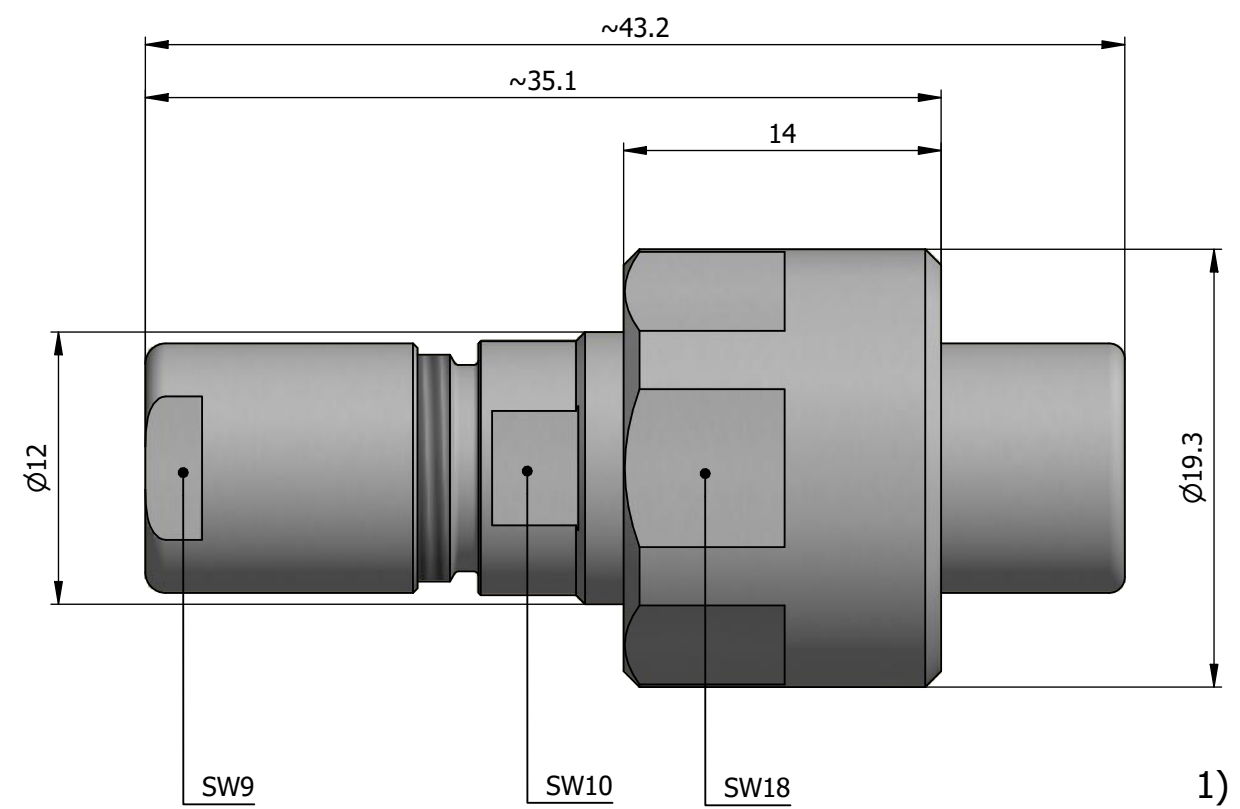

All dimensions are in millimeters (mm)

Alignment Key
Front View

Insert Configuration
Rear View

Note:

1) This picture is generic and for illustrative purposes only, and may show different keying, materials, colour, finish, and contact configuration. Minor shape or feature variations to actual item may be present.

All additional information are documented on the datasheet (See below link or QR Code)
www.lemo.com/pdf/FVN.1V.250.CLAC50.pdf

Model	Alignment Key	Series	Insert Config.	Housing	Insulator	Contact	Collet Type	Cable Ø	Variant
FVN	.1V	.250	.CLAC50						

	Straight plug, cable collet Series 1V		Drawn 08.06.2023 MARI / MARI
	 LEMO SA Chemin des Champs-Courbes 28 1024 Ecublens - SWITZERLAND		Checked 08.06.2023 OBAR
	Tel. (+41) 21 695 16 00 email : info@lemo.com www.lemo.com		Modified 00 08.06.2023 / MARI
	CD		DO NOT SCALE DRAWING
FVN.1V.250.CLAC50			