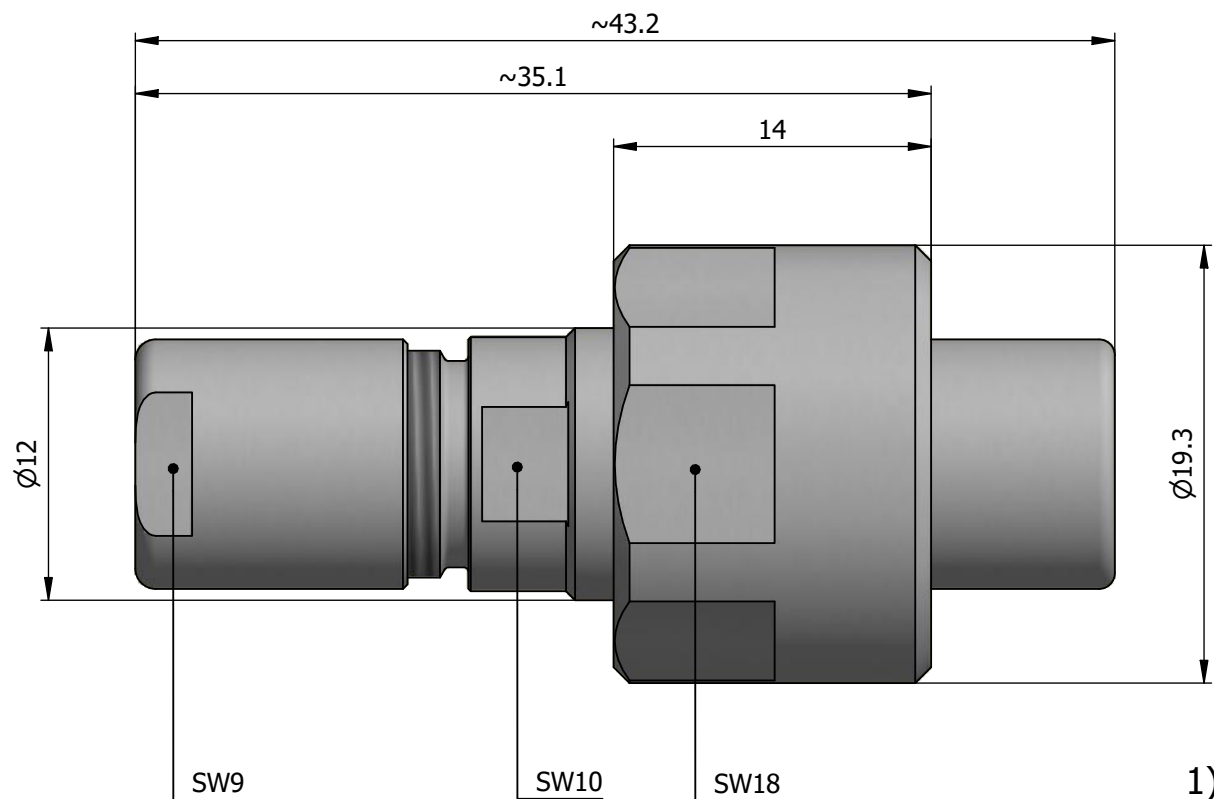

All dimensions are in millimeters (mm)

Alignment Key  
Front View

Insert Configuration  
Rear View

**Note:**

1) This picture is generic and for illustrative purposes only, and may show different keying, materials, colour, finish, and contact configuration. Minor shape or feature variations to actual item may be present.

All additional information are documented on the datasheet (See below link or QR Code)  
[www.lemo.com/pdf/FVN.1V.250.CLAC35.pdf](http://www.lemo.com/pdf/FVN.1V.250.CLAC35.pdf)

Model	Alignment Key	Series	Insert Config.	Housing	Insulator	Contact	Collet Type	Cable Ø	Variant
FVN	.1V	.250	.CLAC35						