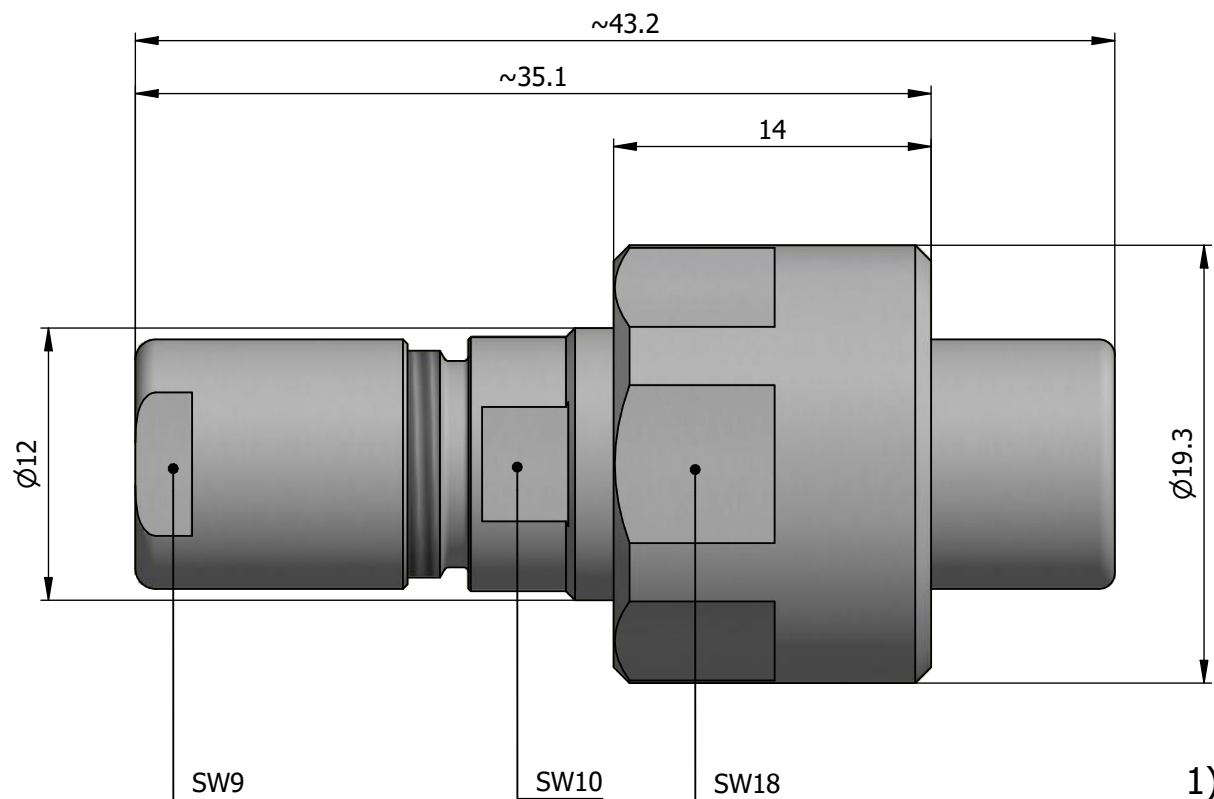

All dimensions are in millimeters (mm)

Alignment Key  
Front View

Insert Configuration  
Rear View

**Note:**

1) This picture is generic and for illustrative purposes only, and may show different keying, materials, colour, finish, and contact configuration. Minor shape or feature variations to actual item may be present.

All additional information are documented on the datasheet (See below link or QR Code)  
[www.lemo.com/pdf/FVN.1V.250.CLAC30.pdf](http://www.lemo.com/pdf/FVN.1V.250.CLAC30.pdf)

Model	Alignment Key	Series	Insert Config.	Housing	Insulator	Contact	Collet Type	Cable Ø	Variant
FVN	.1V	.250	.CLAC30						