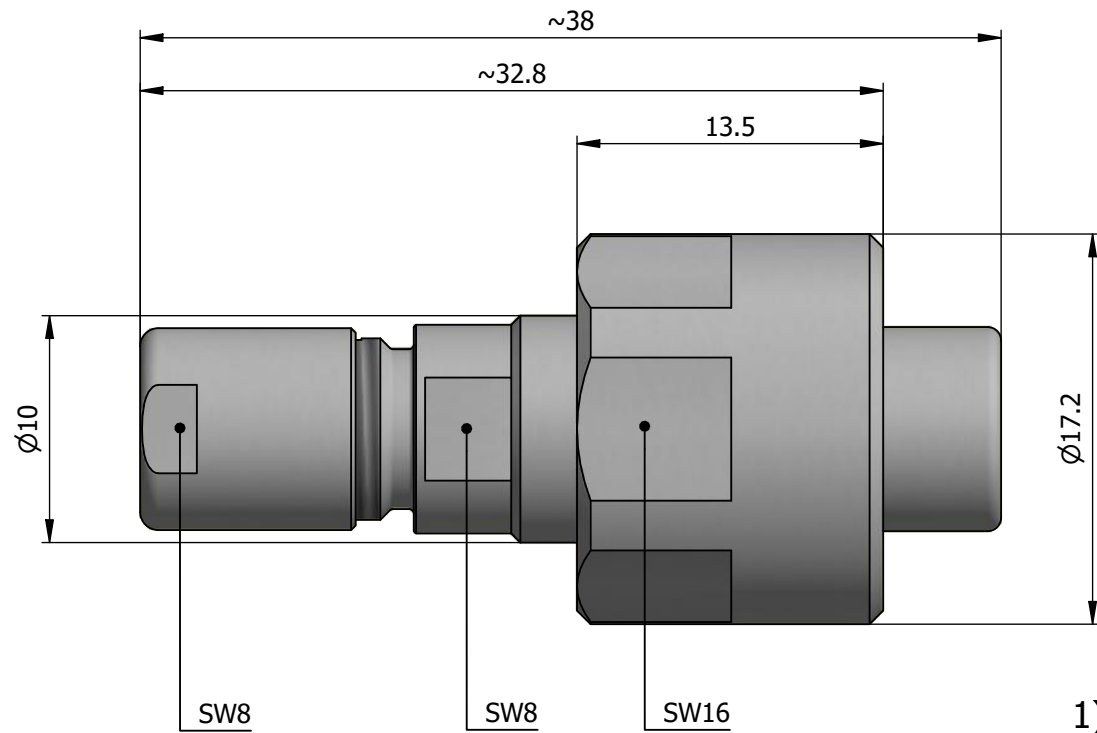

All dimensions are in millimeters (mm)

Alignment Key
Front View

Insert Configuration
Rear View

Note:

1) This picture is generic and for illustrative purposes only, and may show different keying, materials, colour, finish, and contact configuration. Minor shape or feature variations to actual item may be present.

All additional information are documented on the datasheet (See below link or QR Code)
www.lemo.com/pdf/FVN.0V.650.CLAC30.pdf

Model	Alignment Key	Series	Insert Config.	Housing	Insulator	Contact	Collet Type	Cable Ø	Variant
FVN	.0V	.650	.CLAC30						