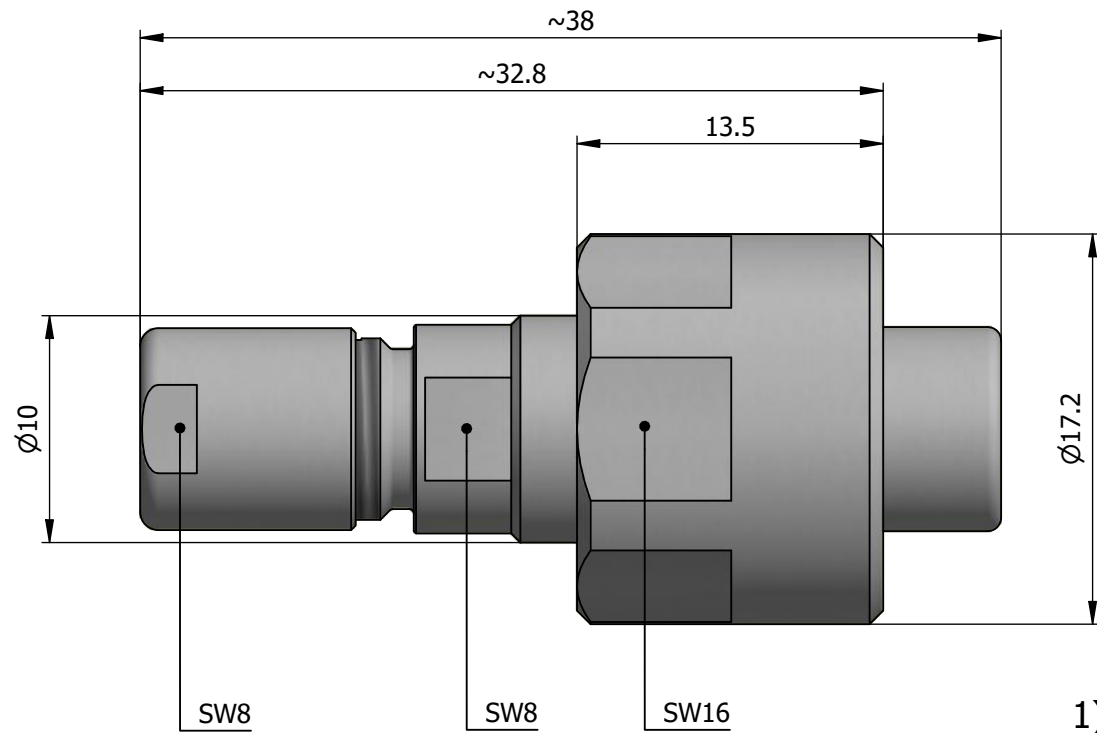

All dimensions are in millimeters (mm)

Alignment Key
Front View

Insert Configuration
Rear View

Note:

1) This picture is generic and for illustrative purposes only, and may show different keying, materials, colour, finish, and contact configuration. Minor shape or feature variations to actual item may be present.

All additional information are documented on the datasheet (See below link or QR Code)
www.lemo.com/pdf/FVN.0V.650.CLAC25.pdf

Model	Alignment Key	Series	Insert Config.	Housing	Insulator	Contact	Collet Type	Cable Ø	Variant
FVN	.0V	.650	.CLAC25						