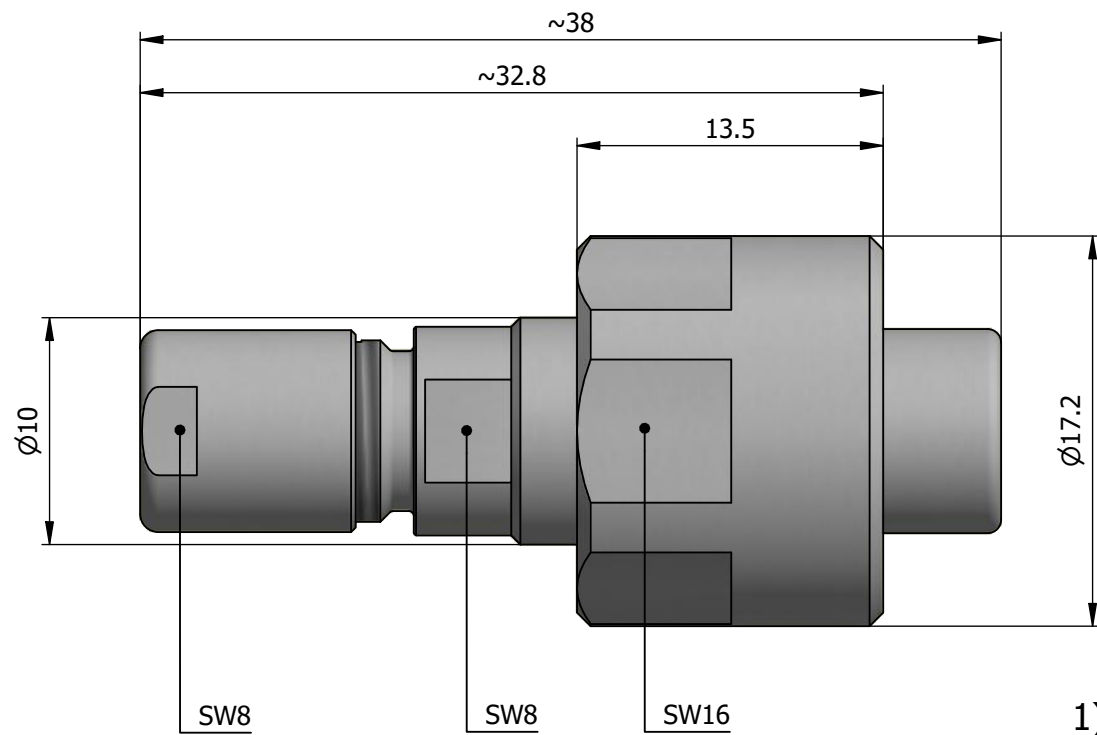

All dimensions are in millimeters (mm)

Alignment Key
Front View

Insert Configuration
Rear View

Note:

1) This picture is generic and for illustrative purposes only, and may show different keying, materials, colour, finish, and contact configuration. Minor shape or feature variations to actual item may be present.

All additional information are documented on the datasheet (See below link or QR Code)
www.lemo.com/pdf/FVN.0V.250.CTAC45.pdf

Model	Alignment Key	Series	Insert Config.	Housing	Insulator	Contact	Collet Type	Cable \varnothing	Variant
FVN	.0V	.250	.CTAC45						