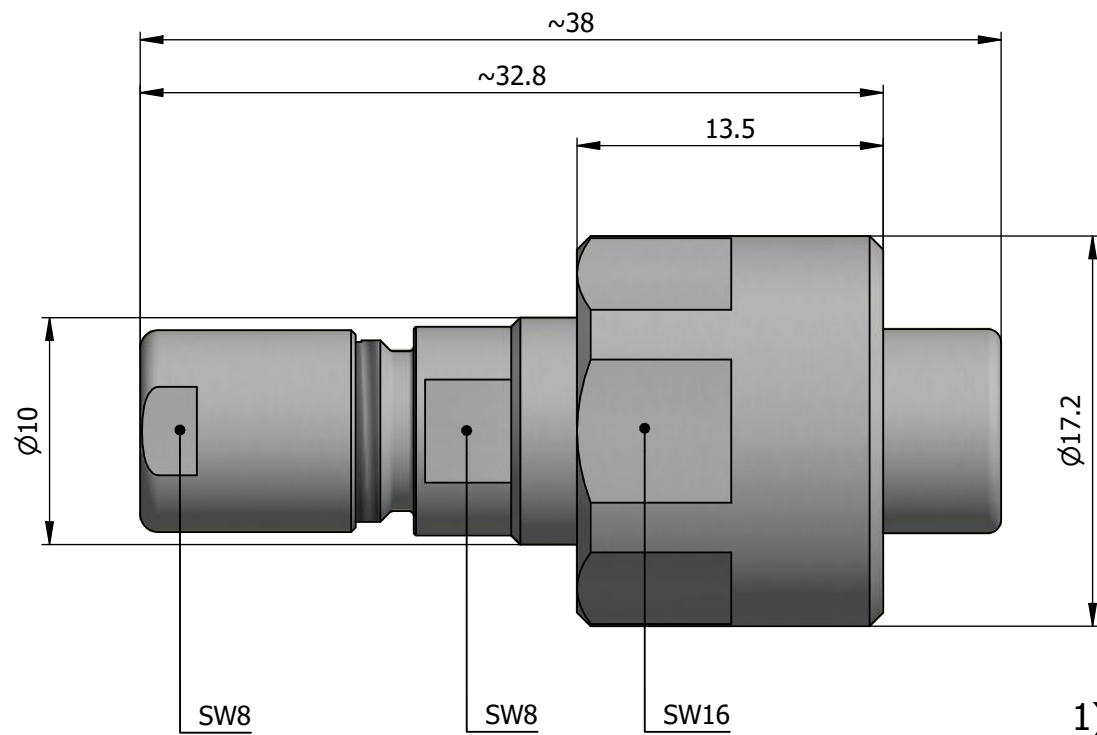

All dimensions are in millimeters (mm)

Alignment Key
Front View

Insert Configuration
Rear View

Note:

1) This picture is generic and for illustrative purposes only, and may show different keying, materials, colour, finish, and contact configuration. Minor shape or feature variations to actual item may be present.

All additional information are documented on the datasheet (See below link or QR Code)
www.lemo.com/pdf/FVN.0V.250.CTAC30.pdf

Model	Alignment Key	Series	Insert Config.	Housing	Insulator	Contact	Collet Type	Cable Ø	Variant
FVN	.0V	.250	.CTAC30						