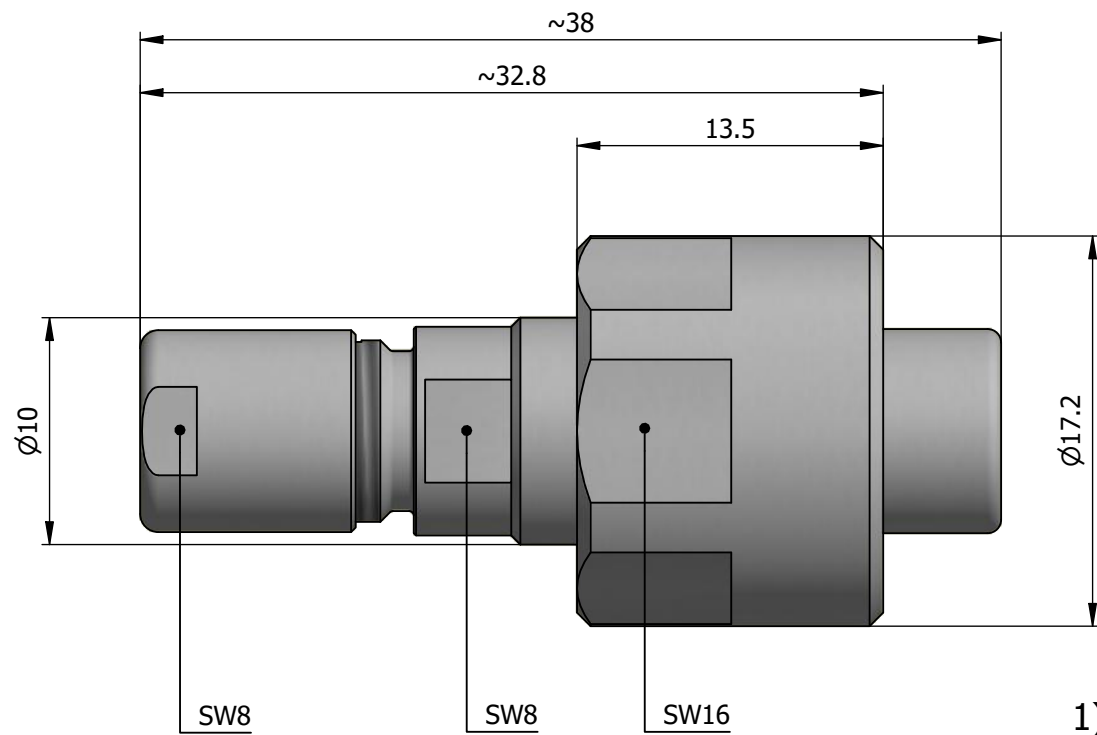

All dimensions are in millimeters (mm)

Alignment Key
Front View

Insert Configuration
Rear View

Note:

1) This picture is generic and for illustrative purposes only, and may show different keying, materials, colour, finish, and contact configuration. Minor shape or feature variations to actual item may be present.

All additional information are documented on the datasheet (See below link or QR Code)
www.lemo.com/pdf/FVN.0V.250.CTAC25.pdf

Model	Alignment Key	Series	Insert Config.	Housing	Insulator	Contact	Collet Type	Cable Ø	Variant
FVN	.0V	.250	.CTAC25						