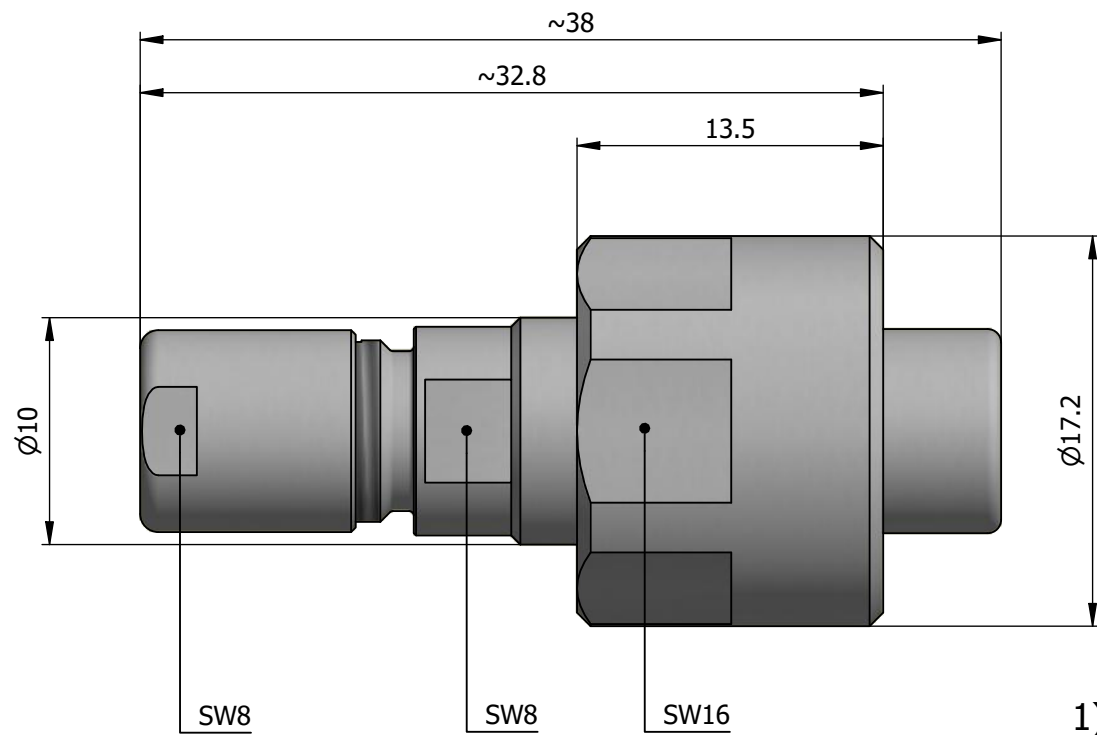

All dimensions are in millimeters (mm)

Alignment Key  
Front View

Insert Configuration  
Rear View

**Note:**

1) This picture is generic and for illustrative purposes only, and may show different keying, materials, colour, finish, and contact configuration. Minor shape or feature variations to actual item may be present.

All additional information are documented on the datasheet (See below link or QR Code)  
[www.lemo.com/pdf/FVN.0V.250.CLAC45.pdf](http://www.lemo.com/pdf/FVN.0V.250.CLAC45.pdf)

Model	Alignment Key	Series	Insert Config.	Housing	Insulator	Contact	Collet Type	Cable Ø	Variant
FVN	.0V	.250	.CLAC45						