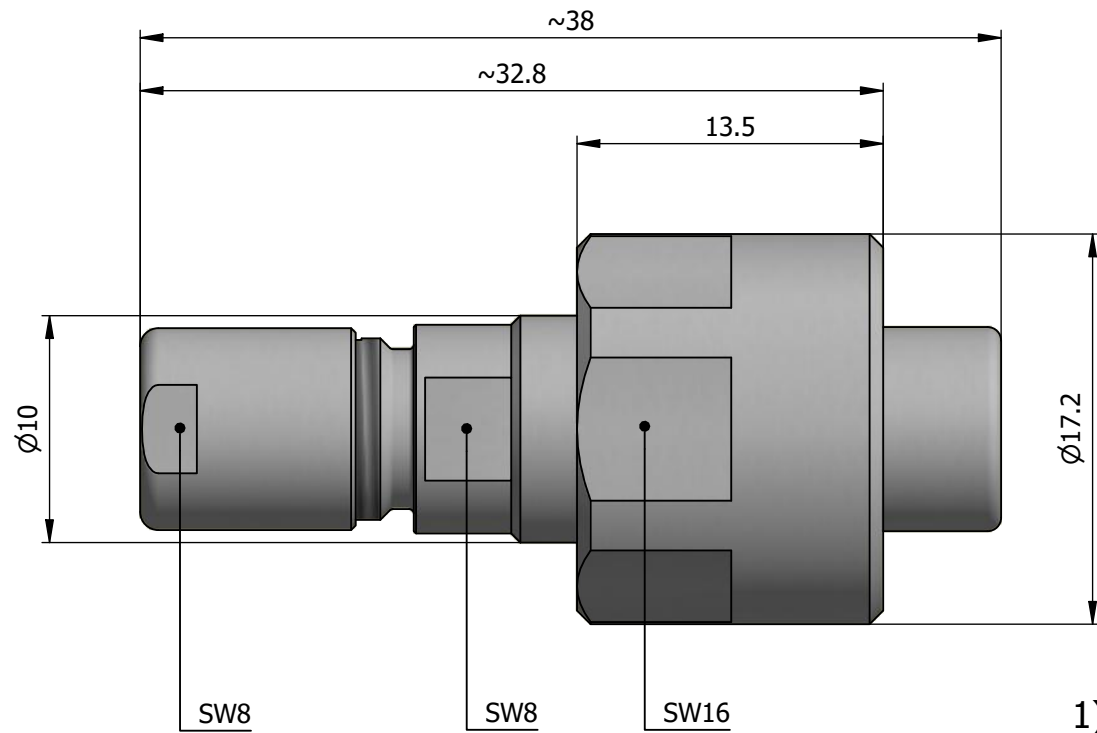

All dimensions are in millimeters (mm)

Alignment Key  
Front View

Insert Configuration  
Rear View

**Note:**

1) This picture is generic and for illustrative purposes only, and may show different keying, materials, colour, finish, and contact configuration. Minor shape or feature variations to actual item may be present.

All additional information are documented on the datasheet (See below link or QR Code)  
[www.lemo.com/pdf/FVN.0V.250.CLAC35.pdf](http://www.lemo.com/pdf/FVN.0V.250.CLAC35.pdf)

Model	Alignment Key	Series	Insert Config.	Housing	Insulator	Contact	Collet Type	Cable $\varnothing$	Variant
FVN	.0V	.250	.CLAC35						