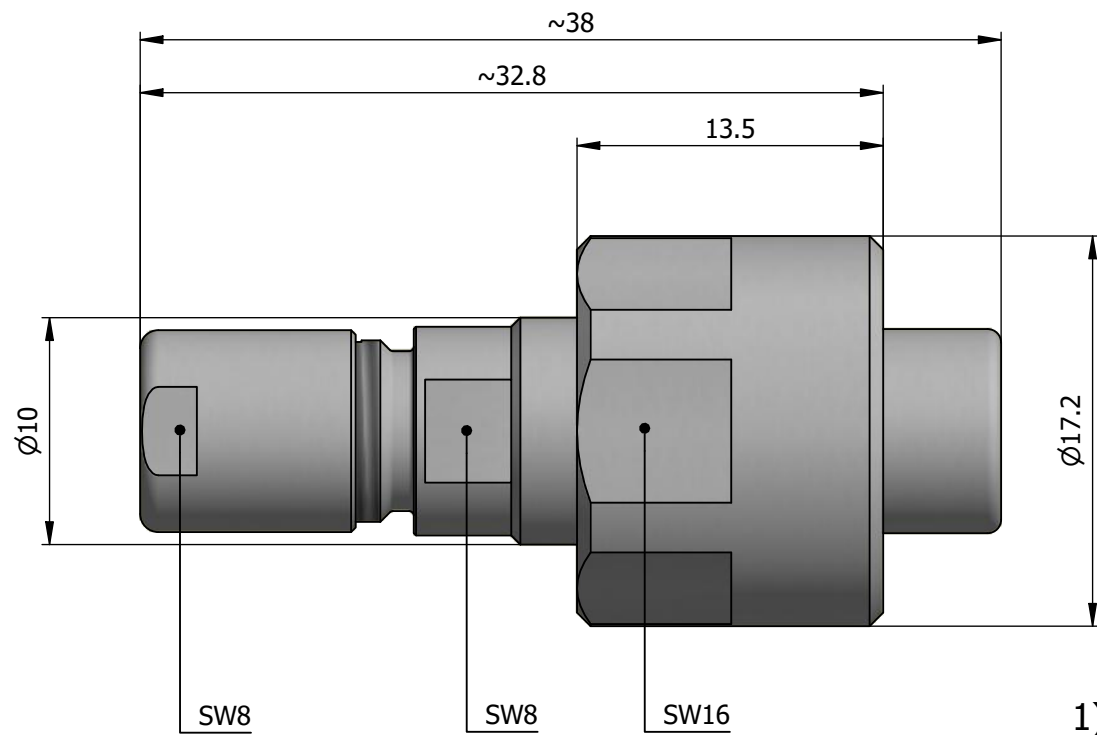

All dimensions are in millimeters (mm)

Alignment Key
Front View

Insert Configuration
Rear View

1)

Note:

1) This picture is generic and for illustrative purposes only, and may show different keying, materials, colour, finish, and contact configuration. Minor shape or feature variations to actual item may be present.

All additional information are documented on the datasheet (See below link or QR Code)
www.lemo.com/pdf/FVN.0V.250.CLAC30.pdf

Model	Alignment Key	Series	Insert Config.	Housing	Insulator	Contact	Collet Type	Cable Ø	Variant
FVN	.0V	.250	.CLAC30						