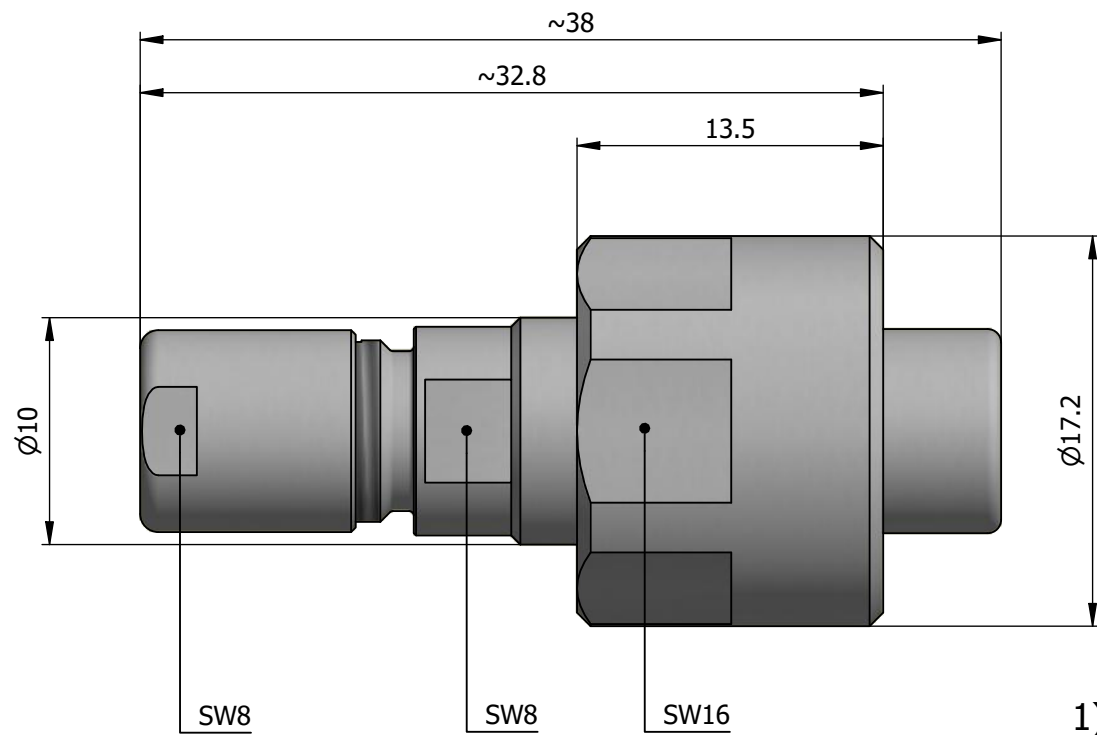

All dimensions are in millimeters (mm)

Alignment Key
Front View

Insert Configuration
Rear View

Note:

1) This picture is generic and for illustrative purposes only, and may show different keying, materials, colour, finish, and contact configuration. Minor shape or feature variations to actual item may be present.

All additional information are documented on the datasheet (See below link or QR Code)
www.lemo.com/pdf/FVN.0V.250.CLAC25.pdf

Model	Alignment Key	Series	Insert Config.	Housing	Insulator	Contact	Collet Type	Cable Ø	Variant
FVN	.0V	.250	.CLAC25						