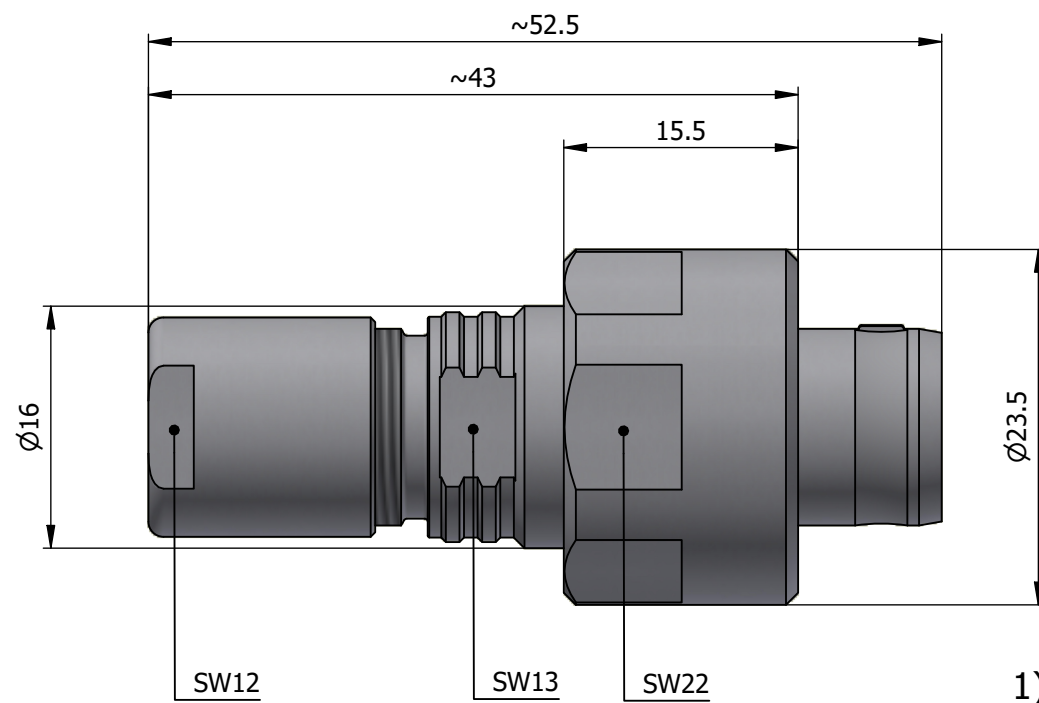

All dimensions are in millimeters (mm)

Alignment Key
Front View

Insert Configuration
Rear View

Note:

1) This picture is generic and for illustrative purposes only, and may show different keying, materials, colour, finish, and contact configuration. Minor shape or feature variations to actual item may be present.

All additional information are documented on the datasheet (See below link or QR Code)
www.lemo.com/pdf/FVG.2W.810.CLCC702.pdf

Model	Alignment Key	Series	Insert Config.	Housing	Insulator	Contact	Collet Type	Cable Ø	Variant
FVG	.2W	.810	.CLCC	702					