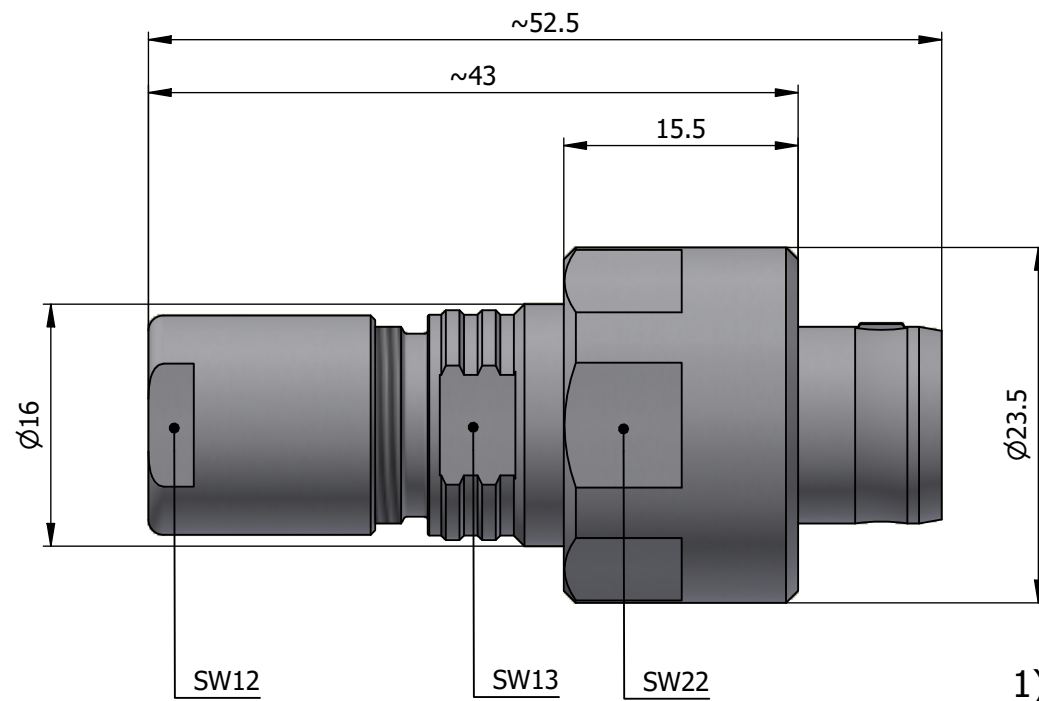

All dimensions are in millimeters (mm)

Alignment Key
Front View

Insert Configuration
Rear View

Note:

1) This picture is generic and for illustrative purposes only, and may show different keying, materials, colour, finish, and contact configuration. Minor shape or feature variations to actual item may be present.

All additional information are documented on the datasheet (See below link or QR Code)
www.lemo.com/pdf/FVG.2W.804.CLAC853.pdf

Model	Alignment Key	Series	Insert Config.	Housing	Insulator	Contact	Collet Type	Cable Ø	Variant
FVG	.2W	.804	.CLAC853						