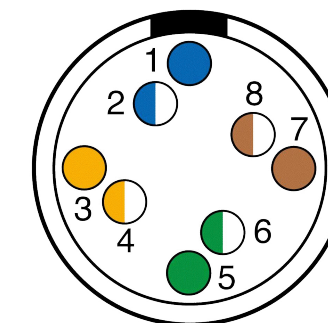

All dimensions are in millimeters (mm)

Alignment Key  
Front View

Insert Configuration  
Rear View

**Note:**

1) This picture is generic and for illustrative purposes only, and may show different keying, materials, colour, finish, and contact configuration. Minor shape or feature variations to actual item may be present.

All additional information are documented on the datasheet (See below link or QR Code)  
[www.lemo.com/pdf/FVG.2W.514.CYCK95.pdf](http://www.lemo.com/pdf/FVG.2W.514.CYCK95.pdf)

Model	Alignment Key	Series	Insert Config.	Housing	Insulator	Contact	Collet Type	Cable $\phi$	Variant
FVG	.2W	.514	.CYCK95						

Datasheet

**Straight plug, oversize cable collet**

Series 2W

**LEMO**  
 LEMO SA  
 Chemin des Champs-Courbes 28  
 1024 Ecublens - SWITZERLAND

Tel. (+41) 21 695 16 00  
 email : info@lemo.com  
 www.lemo.com

CD

Drawn	28.10.2022	MARI / MARI
Checked	28.10.2022	MARI
Modified	00	28.10.2022 / MARI
DO NOT SCALE DRAWING		

**FVG.2W.514.CYCK95**