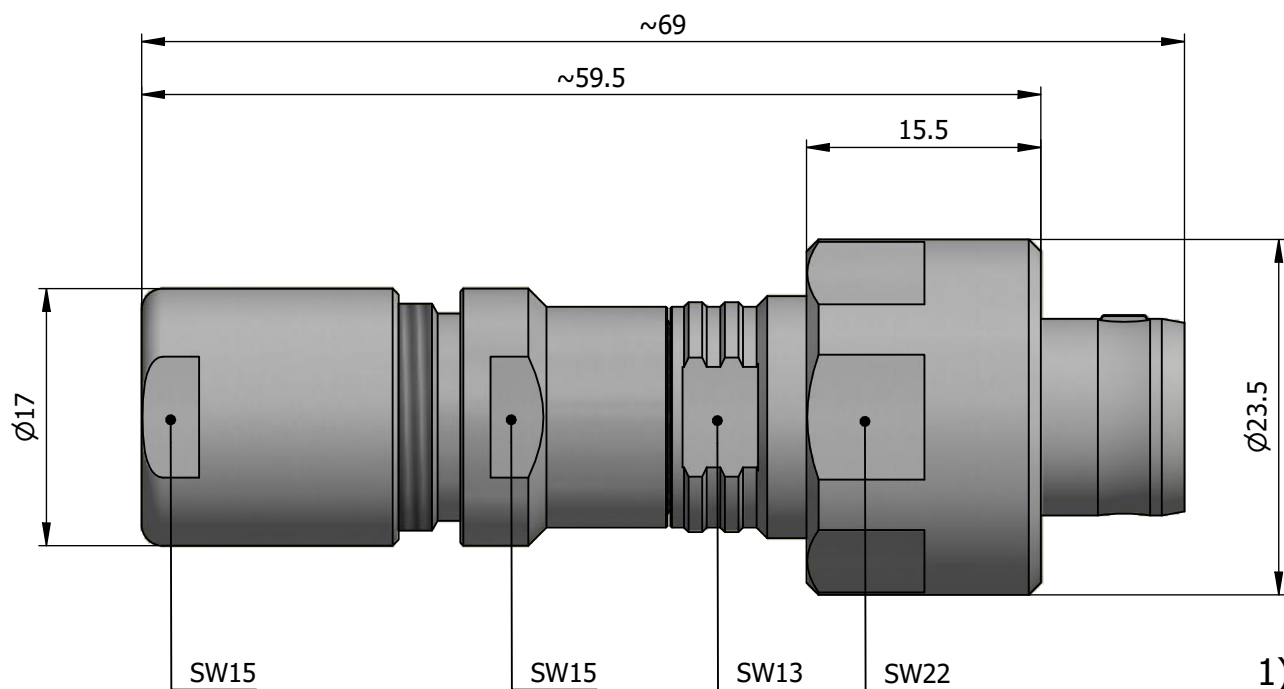

All dimensions are in millimeters (mm)

Alignment Key  
Front View

Insert Configuration  
Rear View

**Note:**

1) This picture is generic and for illustrative purposes only, and may show different keying, materials, colour, finish, and contact configuration. Minor shape or feature variations to actual item may be present.

All additional information are documented on the datasheet (See below link or QR Code)  
[www.lemo.com/pdf/FVG.2W.514.CYCK95.pdf](http://www.lemo.com/pdf/FVG.2W.514.CYCK95.pdf)

Model	Alignment Key	Series	Insert Config.	Housing	Insulator	Contact	Collet Type	Cable $\phi$	Variant
FVG	.2W	.514	.CYCK95						

Datasheet

**Straight plug, oversize cable collet**

Series 2W

**LEMO**  
 LEMO SA  
 Chemin des Champs-Courbes 28  
 1024 Ecublens - SWITZERLAND

Tel. (+41) 21 695 16 00  
 email : info@lemo.com  
 www.lemo.com

CD

Drawn	28.10.2022	MARI / MARI
Checked	28.10.2022	MARI
Modified	00	28.10.2022 / MARI
DO NOT SCALE DRAWING		

**FVG.2W.514.CYCK95**