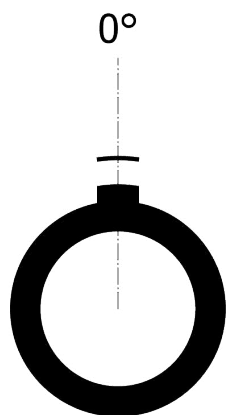

All dimensions are in millimeters (mm)

Alignment Key  
Front View

Insert Configuration  
Rear View

**Note:**

1) This picture is generic and for illustrative purposes only, and may show different keying, materials, colour, finish, and contact configuration. Minor shape or feature variations to actual item may be present.