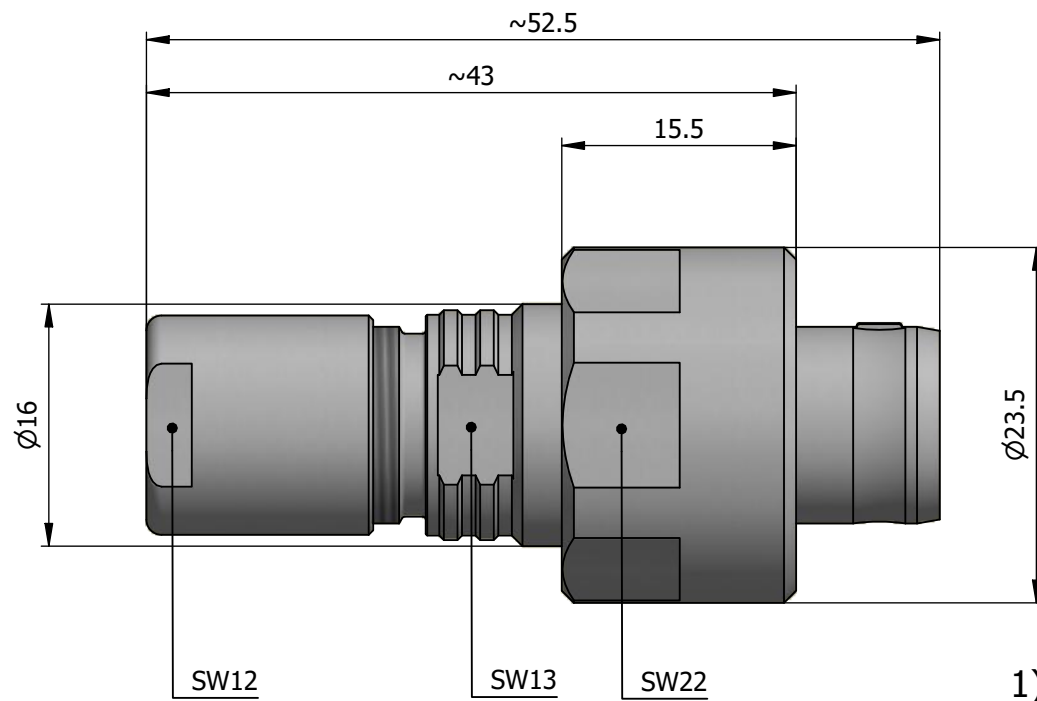

All dimensions are in millimeters (mm)

Alignment Key  
Front View

Insert Configuration  
Rear View

**Note:**

1) This picture is generic and for illustrative purposes only, and may show different keying, materials, colour, finish, and contact configuration. Minor shape or feature variations to actual item may be present.

All additional information are documented on the datasheet (See below link or QR Code)  
[www.lemo.com/pdf/FVG.2W.514.CLAC70.pdf](http://www.lemo.com/pdf/FVG.2W.514.CLAC70.pdf)

Model	Alignment Key	Series	Insert Config.	Housing	Insulator	Contact	Collet Type	Cable Ø	Variant
FVG	.2W	.514	.CLAC70						

CD

Drawn	28.10.2022	MARI / MARI
Checked	28.10.2022	MARI
Modified	00	28.10.2022 / MARI
DO NOT SCALE DRAWING		

**FVG.2W.514.CLAC70**