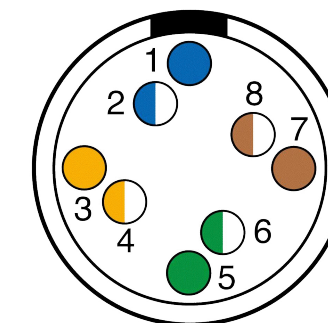

All dimensions are in millimeters (mm)

Alignment Key  
Front View

Insert Configuration  
Rear View

**Note:**

1) This picture is generic and for illustrative purposes only, and may show different keying, materials, colour, finish, and contact configuration. Minor shape or feature variations to actual item may be present.

All additional information are documented on the datasheet (See below link or QR Code)  
[www.lemo.com/pdf/FVG.2W.514.CLAC70.pdf](http://www.lemo.com/pdf/FVG.2W.514.CLAC70.pdf)

Model	Alignment Key	Series	Insert Config.	Housing	Insulator	Contact	Collet Type	Cable Ø	Variant
FVG	.2W	.514	.CLAC70						

CD

Drawn	28.10.2022	MARI / MARI
Checked	28.10.2022	MARI
Modified	00	28.10.2022 / MARI
DO NOT SCALE DRAWING		

**FVG.2W.514.CLAC70**