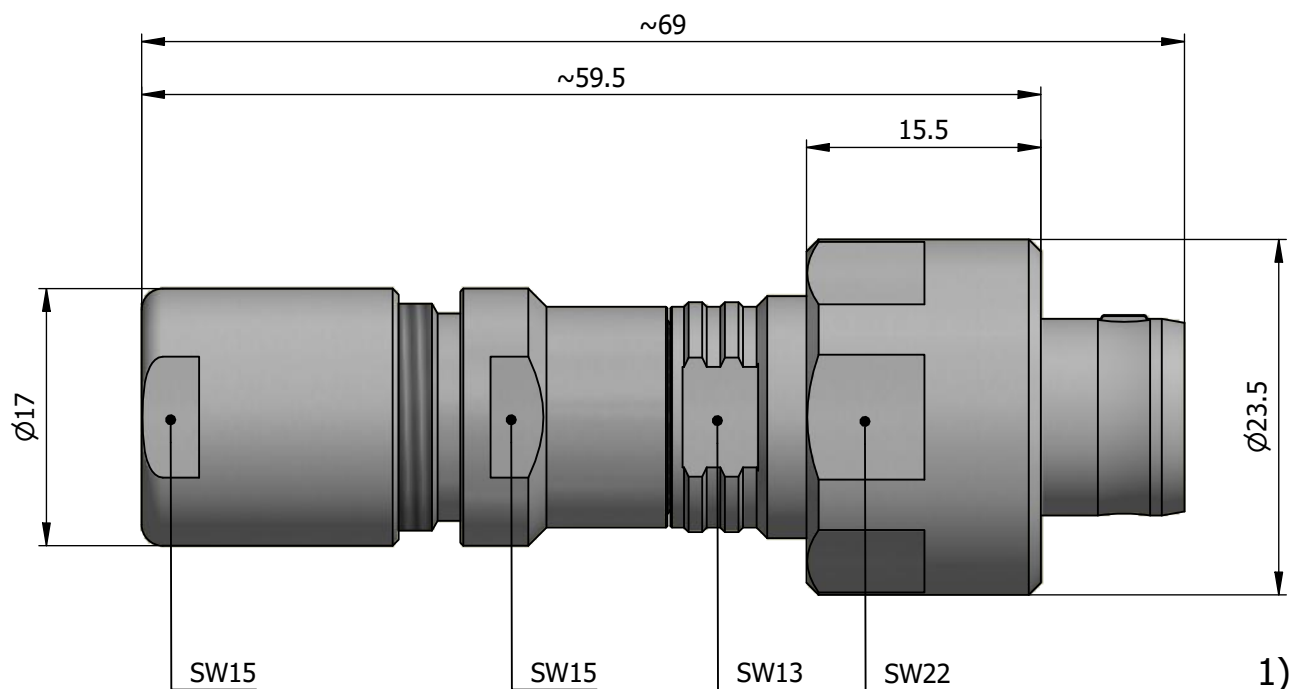

All dimensions are in millimeters (mm)

Alignment Key
Front View

Insert Configuration
Rear View

Note:

1) This picture is generic and for illustrative purposes only, and may show different keying, materials, colour, finish, and contact configuration. Minor shape or feature variations to actual item may be present.

All additional information are documented on the datasheet (See below link or QR Code)
www.lemo.com/pdf/FVG.2W.306.CLAk11.pdf

Model	Alignment Key	Series	Insert Config.	Housing	Insulator	Contact	Collet Type	Cable ϕ	Variant
FVG		2W					CLAK11		

Datasheet

Straight plug, oversize cable collet

Series 2W

LEMO
 LEMO SA
 Chemin des Champs-Courbes 28
 1024 Ecublens - SWITZERLAND

Tel. (+41) 21 695 16 00
 email : info@lemo.com
 www.lemo.com

CD

Drawn	13.06.2023	MARI / MARI
Checked	13.06.2023	MARI
Modified	00	13.06.2023 / MARI
DO NOT SCALE DRAWING		