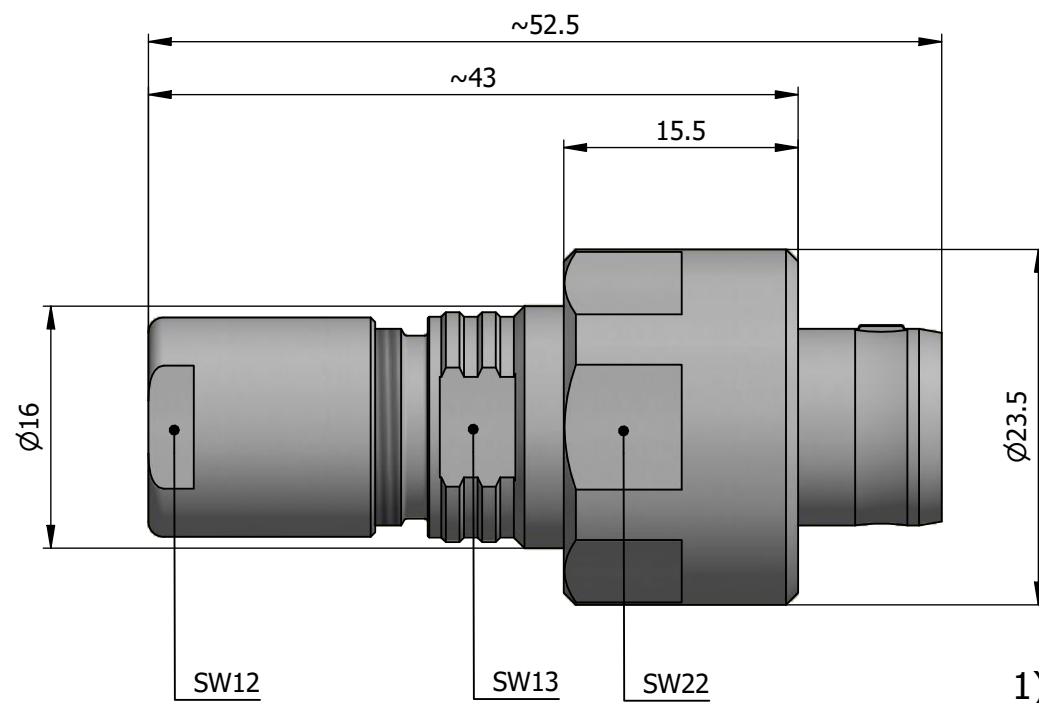

All dimensions are in millimeters (mm)

Alignment Key
Front View

Insert Configuration
Rear View

Note:

1) This picture is generic and for illustrative purposes only, and may show different keying, materials, colour, finish, and contact configuration. Minor shape or feature variations to actual item may be present.

All additional information are documented on the datasheet (See below link or QR Code)
www.lemo.com/pdf/FVG.2W.306.CLAC85.pdf

Model	Alignment Key	Series	Insert Config.	Housing	Insulator	Contact	Collet Type	Cable Ø	Variant
FVG		2W	306	CLAC			85		