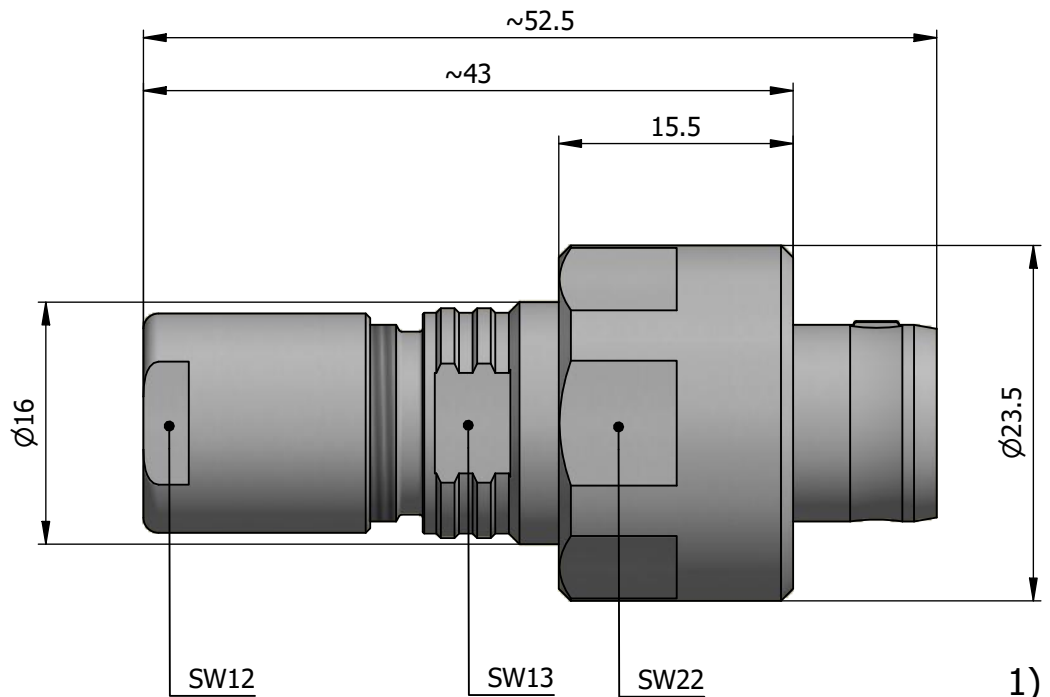

All dimensions are in millimeters (mm)

Alignment Key  
Front View

Insert Configuration  
Rear View

**Note:**

1) This picture is generic and for illustrative purposes only, and may show different keying, materials, colour, finish, and contact configuration. Minor shape or feature variations to actual item may be present.

All additional information are documented on the datasheet (See below link or QR Code)  
[www.lemo.com/pdf/FVG.2W.306.CLAC80.pdf](http://www.lemo.com/pdf/FVG.2W.306.CLAC80.pdf)

Model	Alignment Key	Series	Insert Config.	Housing	Insulator	Contact	Collet Type	Cable Ø	Variant
FVG	.2W	.306	.CLAC80						

<p>Datasheet</p>	<p><b>Straight plug, cable collet</b></p> <p>Series 2W</p>		<p>Drawn 13.06.2023 MARI / MARI</p>
	<p>LEMO SA Chemin des Champs-Courbes 28 1024 Ecublens - SWITZERLAND</p>		<p>Checked 13.06.2023 MARI</p>
	<p>Tel. (+41) 21 695 16 00 email : info@lemo.com www.lemo.com</p>		<p>Modified 00 13.06.2023 / MARI</p>
	<p>CD</p>		<p>DO NOT SCALE DRAWING</p>
<p><b>FVG.2W.306.CLAC80</b></p>			