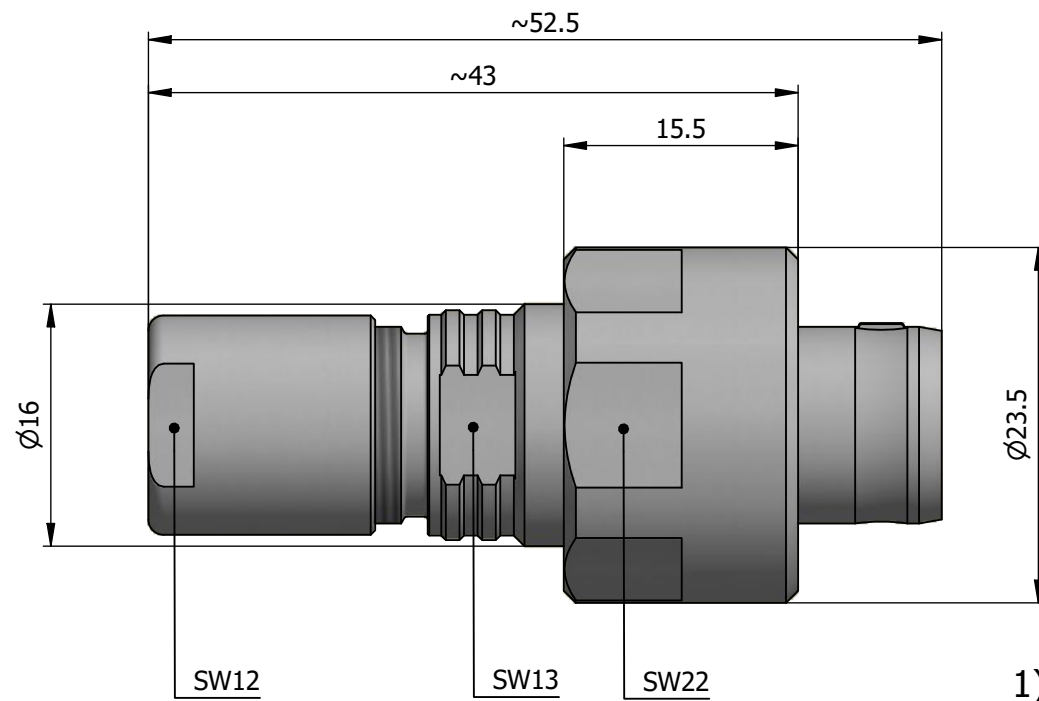

All dimensions are in millimeters (mm)

Alignment Key
Front View

Insert Configuration
Rear View

Note:

1) This picture is generic and for illustrative purposes only, and may show different keying, materials, colour, finish, and contact configuration. Minor shape or feature variations to actual item may be present.

All additional information are documented on the datasheet (See below link or QR Code)
www.lemo.com/pdf/FVG.2W.306.CLAC50.pdf

| | | | | | | | | | |
|-------|---------------|--------|----------------|---------|-----------|---------|-------------|---------|---------|
| Model | Alignment Key | Series | Insert Config. | Housing | Insulator | Contact | Collet Type | Cable Ø | Variant |
| FVG | .2W | .306 | .CLAC50 | | | | | | |