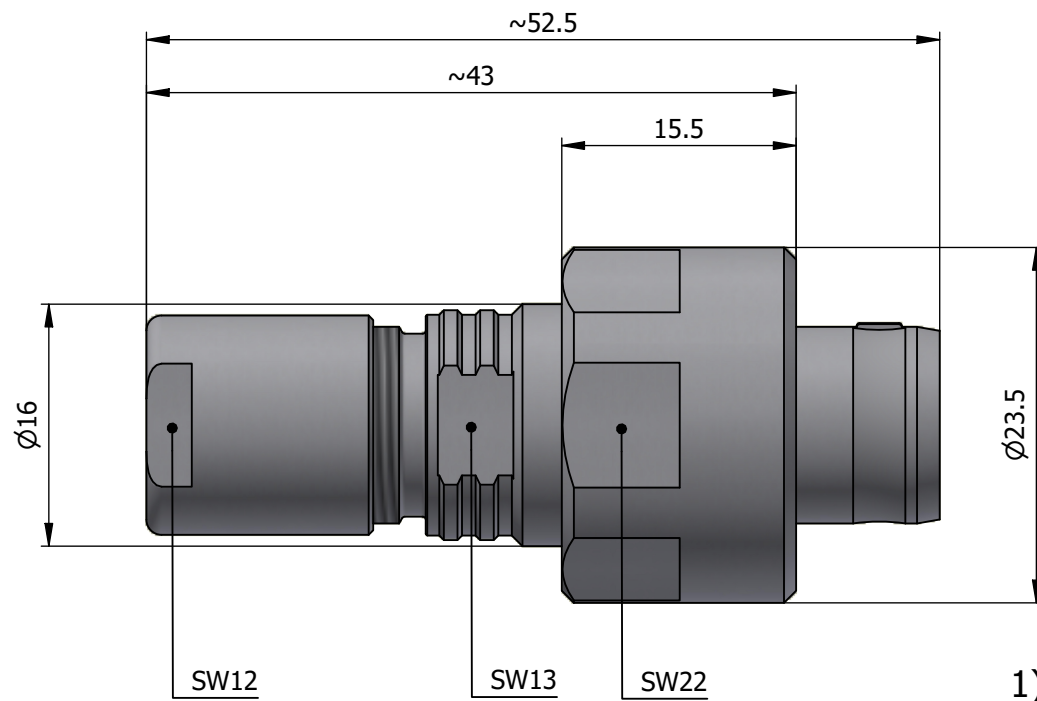

All dimensions are in millimeters (mm)

Alignment Key  
Front View

Insert Configuration  
Rear View

**Note:**

1) This picture is generic and for illustrative purposes only, and may show different keying, materials, colour, finish, and contact configuration. Minor shape or feature variations to actual item may be present.

All additional information are documented on the datasheet (See below link or QR Code)  
[www.lemo.com/pdf/FVG.2W.243.CLAC752.pdf](http://www.lemo.com/pdf/FVG.2W.243.CLAC752.pdf)

Model	Alignment Key	Series	Insert Config.	Housing	Insulator	Contact	Collet Type	Cable Ø	Variant
FVG	.2W	.243	.CLAC	752					

Datasheet

**Straight plug, cable collet**

Series 2W

LEMO SA  
 Chemin des Champs-Courbes 28  
 1024 Ecublens - SWITZERLAND

Tel. (+41) 21 695 16 00  
 email : info@lemo.com  
 www.lemo.com

CD

Drawn	07.12.2023	MARI / MARI
Checked	07.12.2023	MARI
Modified	00	07.12.2023 / MARI
DO NOT SCALE DRAWING		