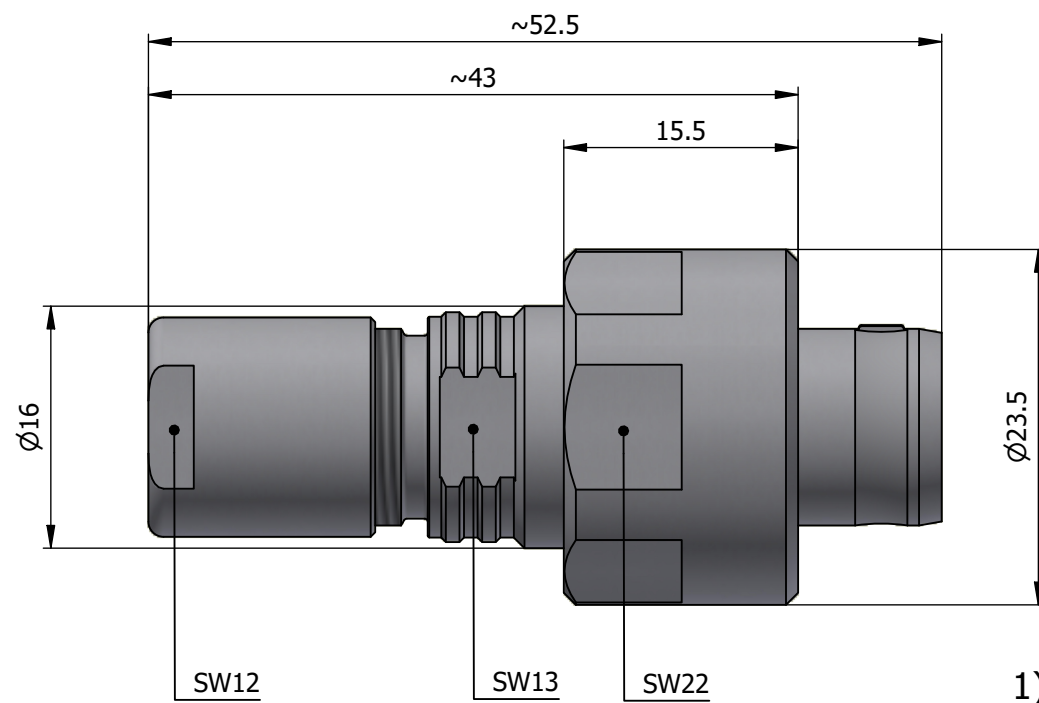

All dimensions are in millimeters (mm)

Alignment Key
Front View

Insert Configuration
Rear View

Note:

1) This picture is generic and for illustrative purposes only, and may show different keying, materials, colour, finish, and contact configuration. Minor shape or feature variations to actual item may be present.

All additional information are documented on the datasheet (See below link or QR Code)
www.lemo.com/pdf/FVG.2W.243.CLAC302.pdf

Model	Alignment Key	Series	Insert Config.	Housing	Insulator	Contact	Collet Type	Cable Ø	Variant
FVG	.2W	.243	.CLAC302						

Datasheet

Straight plug, cable collet

Series 2W

LEMO SA
 Chemin des Champs-Courbes 28
 1024 Ecublens - SWITZERLAND

Tel. (+41) 21 695 16 00
 email : info@lemo.com
 www.lemo.com

CD

Drawn	07.12.2023	MARI / MARI
Checked	07.12.2023	MARI
Modified	00	07.12.2023 / MARI
DO NOT SCALE DRAWING		