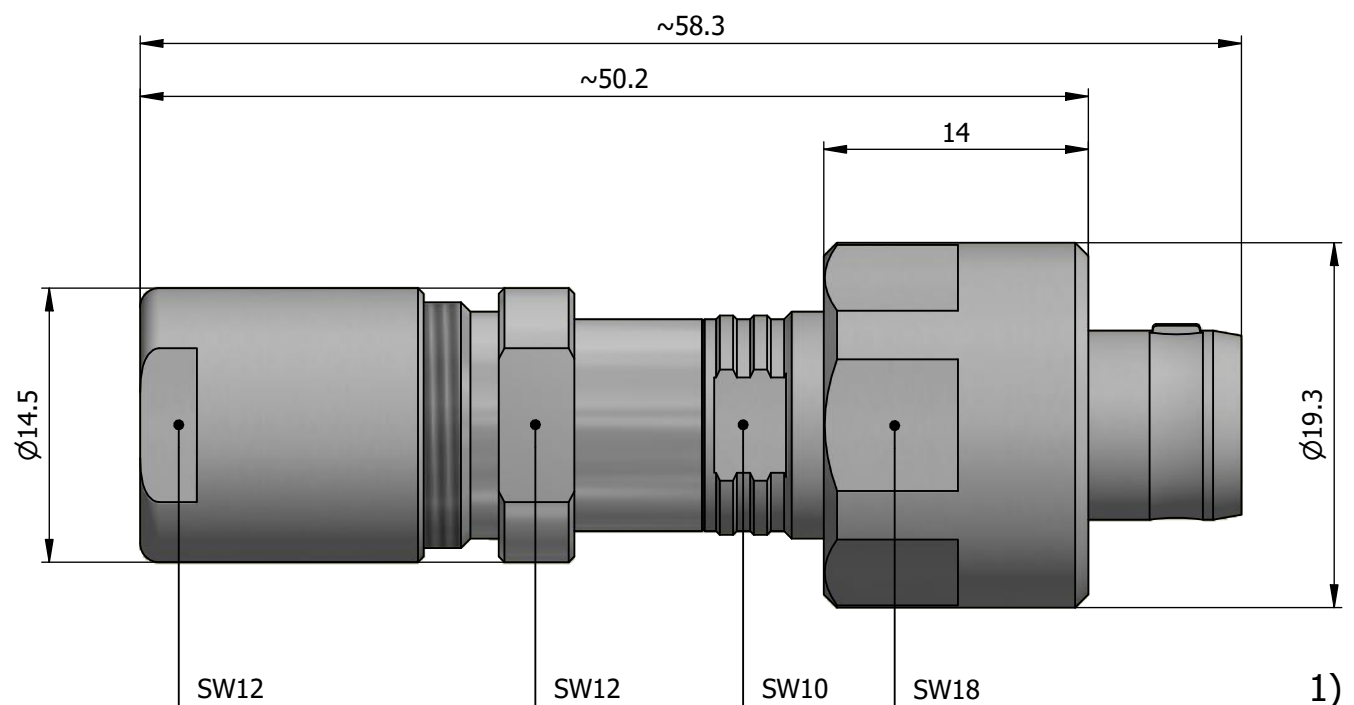

All dimensions are in millimeters (mm)

Alignment Key
Front View

Insert Configuration
Rear View

Note:

1) This picture is generic and for illustrative purposes only, and may show different keying, materials, colour, finish, and contact configuration. Minor shape or feature variations to actual item may be present.

All additional information are documented on the datasheet (See below link or QR Code)
www.lemo.com/pdf/FVG.1W.304.CLAK85.pdf

Model Alignment Key Series Insert Config. Housing Insulator Contact Collet Type Cable Ø Variant
FVG.1W.304.CLAK85