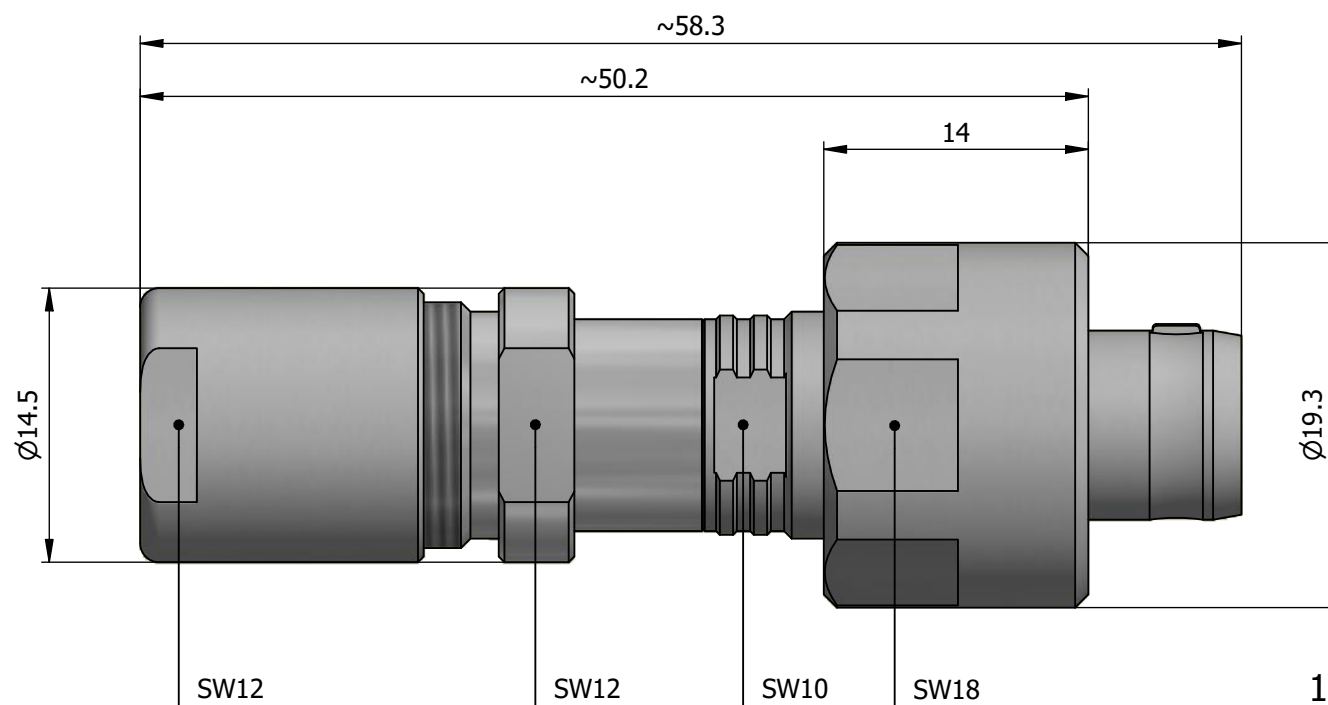

All dimensions are in millimeters (mm)

Alignment Key
Front View

Insert Configuration
Rear View

Note:

1) This picture is generic and for illustrative purposes only, and may show different keying, materials, colour, finish, and contact configuration. Minor shape or feature variations to actual item may be present.

All additional information are documented on the datasheet (See below link or QR Code)
www.lemo.com/pdf/FVG.1W.304.CLAK80.pdf

Model Alignment Key Series Insert Config. Housing Insulator Contact Collet Type Cable Ø Variant
FVG.1W.304.CLAK80

<p>Datasheet</p>	<p>Straight plug, oversize cable collet</p> <p>Series 1W</p>		<p>Drawn 16.11.2018 OVU / NHA</p>
	<p>LEMO LEMO SA Chemin des Champs-Courbes 28 1024 Ecublens - SWITZERLAND</p>		<p>Checked 13.06.2023 OBAR</p>
	<p>Tel. (+41) 21 695 16 00 email : info@lemo.com www.lemo.com</p>		<p>Modified 01 13.06.2023 / MARI</p>
	<p>CD</p>		<p>DO NOT SCALE DRAWING</p>
<p>FVG.1W.304.CLAK80</p>			